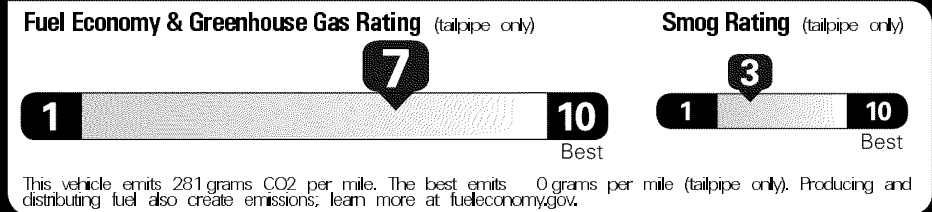

EXTERIOR
- Bi-LED Headlights
- LED Daytime Running Lights In Headlight
- Color-Keyed Heated Power Outside Mirrors

INTERIOR
- Premium Fabric-Trimmed 6-Way Adj Dr Seat 4-Way Adj Fr Pass Seat w/Seatback Pocket
- Entune Audio w/6.1" Touch-screen incl Entune Multimedia Bundle (AUX/USB/BT/Adv Voice Recognition), Siri Eyes Free
- 3.5-in Monochrome TFT Multi-Info Display
- Integrated Backup Camera w/Projected Pth
- Steering Wheel w/ Audio & Bluetooth Hands-Free Phone Voice Command Controls
- Auto Climate Control w/ Pollen Filter and Push Button Controls
- Remote Keyless Entry System
- Power Door Locks and Windows
Full Tank of Gas

MANUFACTURER'S SUGGESTED RETAIL PRICE $19,135.00

OPTIONAL EQUIPMENT

FE	50 State Emissions	
BM.	Body Side Moldings	209.00
CF.	Carpet/Trunk Mat Set	244.00
D5.	Door Edge Guards	125.00
EF.	Rear Bumper Protector	79.00

Original - Copy
Created on 2018-08-16 05:21:39 (UTC)

EPA DOT Fuel Economy and Environment

Gasoline Vehicle

Fuel Economy
32 MPG
Midsize Cars range from 14 to 136 MPG. The best vehicle rates 136 MPGe.
28 36
combined city/hwy city highway
3.1 gallons per 100 miles

You save $1,000
in fuel costs over 5 years compared to the average new vehicle.

Annual fuel Cost
$ 1,200

Actual results will vary for many reasons, including driving conditions and how you drive and maintain your vehicle. The average new vehicle gets 27 MPG and costs $7,000 to fuel over 5 years. Cost estimates are based on 15,000 miles per year at $2.55 per gallon. MPGe is miles per gasoline gallon equivalent. Vehicle emissions are a significant cause of climate change and smog.

fueleconomy.gov
Calculate personalized estimates and compare vehicles

DELIVERY, PROCESSING AND HANDLING FEE 920.00

TOTAL $20,712.00

The New Vehicle Limited Warranty provides 3-year/36,000 mile basic coverage, 5-year/60,000 mile powertrain coverage, plus 5-year/unlimited mile corrosion perforation coverage. See Warranty and Maintenance Guide for details. An extended service contract may be available for the vehicle. Ask dealer for details. Manufacturer's suggested retail price includes manufacturer's recommended pre-delivery service. Gasoline, license and title fees, applicable federal, state and local taxes and dealer and distributor installed options and accessories are not included in the manufacturer's suggested retail price.

ToyotaCare, which covers normal factory scheduled maintenance for two years or 25,000 miles, whichever occurs first, is included as part of the sales price of the vehicle for qualifying buyers. See participating dealer for eligibility and coverage details.

Delivered by Truck to: 04292
TOYOTA OF VALLEJO
201 AUTO MALL PARKWAY
VALLEJO CA94591