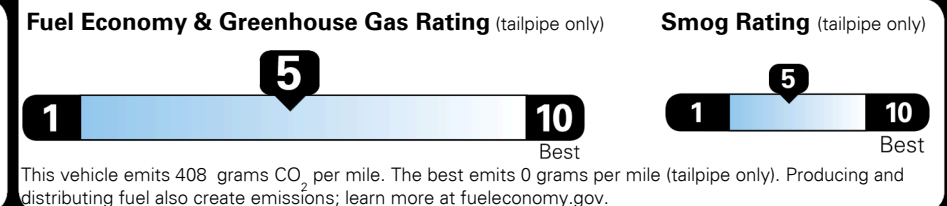

Inland Freight & Handling : $1,095.00

SOLD TO: TX728   **SHIPPED TO: TX728**
GENESIS OF PLANO
909 COIT ROAD
PLANO TX 75075

VIN: KMUMADTBXPU080636	ENGINE: G4KRNA230712	EXTERIOR COLOR: UYUNI WHITE	INTERIOR/SEAT COLOR: OBSIDIAN BLACK/OBSIDIAN
MODEL: U0422A45	PORT OF ENTRY: NC	TRANSPORT: TRUCK	ACCESSORY WEIGHT: 14 lbs./ 6 kgs.

EMISSIONS:
This vehicle is certified to meet emission requirements in all 50 states

TOTAL PRICE: $57,665.00

EPA DOT Fuel Economy and Environment

Gasoline Vehicle

Fuel Economy

22 MPG
combined city/hwy

19 MPG
city

26 MPG
highway

4.5 gallons per 100 miles

Small SUVs range from 14 to 123 MPG. The best vehicle rates 132 MPG.

You spend $4,500
more in fuel costs over 5 years compared to the average new vehicle.

Annual fuel cost $2,500

Actual results will vary for many reasons, including driving conditions and how you drive and maintain your vehicle. The average new vehicle gets 28 MPG and costs $8,000 to fuel over 5 years. Cost estimates are based on 15,000 miles per year at $ 3.65 per gallon. MPGe is miles per gasoline gallon equivalent. Vehicle emissions are a significant cause of climate change and smog.

fueleconomy.gov

Calculate personalized estimates and compare vehicles

GOVERNMENT 5-STAR SAFETY RATINGS

Overall Vehicle Score ★ ★ ★ ★ ★

Based on the combined rating of frontal, side and rollover. Should ONLY be compared to other vehicles of similar size and weight.

Frontal Crash	Driver Passenger	★ ★ ★ ★ ★
Based on the risk of injury in a frontal impact. Should ONLY be compared to other vehicles of similar size and weight.		
Side Crash	Front seat Rear seat	★ ★ ★ ★ ★
Based on the risk of injury in a side impact.		
Rollover		★ ★ ★ ★
Based on the risk of rollover in a single-vehicle crash.		

Star ratings range from 1 to 5 stars (★★★★★) with 5 being the highest.
Source: National Highway Traffic Safety Administration (NHTSA).
www.safercar.gov or 1-888-327-4236

Manufacturer's suggested retail price includes manufacturer's recommended pre-delivery service. Gasoline license and title fees state and local taxes and dealer installed options and accessories are not included in the manufacturer's suggested retail price. This label has been affixed to this vehicle by Genesis Motor America, pursuant to the requirements of 15 U.S.C. 1231 et seq. which prohibits its removal or alteration prior to delivery to the ultimate purchaser.

PARTS CONTENT INFORMATION

FOR VEHICLES IN THIS CARLINE: U.S./CANADIAN PARTS CONTENT: 4 %

MAJOR SOURCES OF FOREIGN PARTS CONTENT: KOREA: 90 %

FOR THIS VEHICLE: FINAL ASSEMBLY POINT: ULSAN, KOREA

COUNTRY OF ORIGIN:

ENGINE: KOREA   TRANSMISSION: KOREA

Note: Parts content does not include final assembly, distribution, or other non-parts costs.