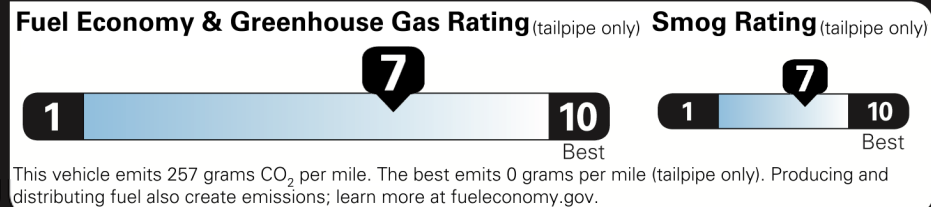

MANUFACTURER'S SUGGESTED RETAIL PRICE		$23,075.00
OPTIONAL EQUIPMENT		
FE	50 State Emissions	
CF.	Carpet Mat Package	249.00
DK.	Preferred Owner's Portfolio	

GOVERNMENT 5-STAR SAFETY RATINGS

Overall Vehicle Score Not Rated
Based on the combined ratings of frontal, side and rollover.
Should ONLY be compared to other vehicles of similar size and weight.

Frontal Crash Driver Passenger **★★★★★**
Based on the risk of injury in a frontal impact.
Should ONLY be compared to other vehicles of similar size and weight.

Side Crash Front seat Rear seat **Not Rated**
Based on the risk of injury in a side impact.

Rollover **★★★★★**
Based on the risk of rollover in a single-vehicle crash.

Star ratings range from 1 to 5 stars (★★★★★) with 5 being the highest.
Source: National Highway Traffic Safety Administration (NHTSA)
www.safercar.gov or 1-888-327-4236

Not Original - Copy
Created on 2020-10-12 11:00:18 (UTC)

EPA DOT Fuel Economy and Environment

Gasoline Vehicle

Fuel Economy
34 MPG
combined city/hwy
2.9 gallons per 100 miles

city **31** highway **40**

Compacts range from 14 to 113 MPG. The best vehicle rates 141 MPGe.

You save $1,500
in fuel costs over 5 years compared to the average new vehicle.

Annual fuel cost $1,200

Actual results will vary for many reasons, including driving conditions and how you drive and maintain your vehicle. The average new vehicle gets 27 MPG and costs $7,500 to fuel over 5 years. Cost estimates are based on 15,000 miles per year at $2.70 per gallon. MPGe is miles per gasoline gallon equivalent. Vehicle emissions are a significant cause of climate change and smog.

fuelconomy.gov
Calculate personalized estimates and compare vehicles

DELIVERY, PROCESSING AND HANDLING FEE 995.00

TOTAL $24,319.00

The New Vehicle Limited Warranty provides 3-year/36,000 mile basic coverage, 5-year/60,000 mile powertrain coverage, plus 5-year/unlimited mile corrosion perforation coverage. See Warranty and Maintenance Guide for details. An extended service contract may be available for the vehicle. Ask dealer for details. Manufacturer's suggested retail price includes manufacturer's recommended pre-delivery service. Gasoline, license and title fees, applicable federal, state and local taxes and dealer and distributor installed options and accessories are not included in the manufacturer's suggested retail price.

ToyotaCare, which covers normal factory scheduled maintenance for two years or 25,000 miles, whichever occurs first, is included as part of the sales price of the vehicle for qualifying buyers. See participating dealer for eligibility and coverage details.

Delivered by Truck to: 04739
TOYOTA OF DOWNTOWN LA
1901 S FIGUEROA ST
LOS ANGELES CA90007

TML21E1N1S0F0W0