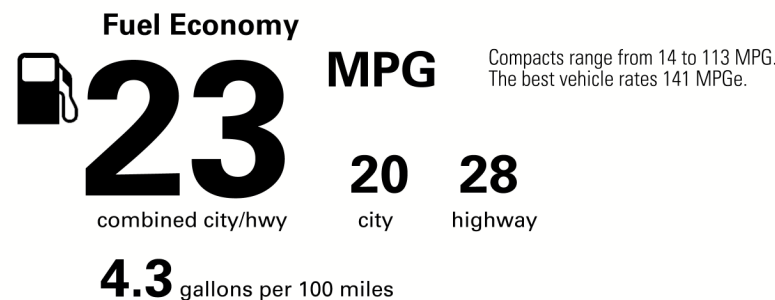

\$42,900.00

Not Original - Copy

Created on 2020-12-16 19:26:10 (UTC)

EPA DOT Fuel Economy and Environment

Gasoline Vehicle

You spend \$3,000
 more in fuel costs over 5 years compared to the average new vehicle.