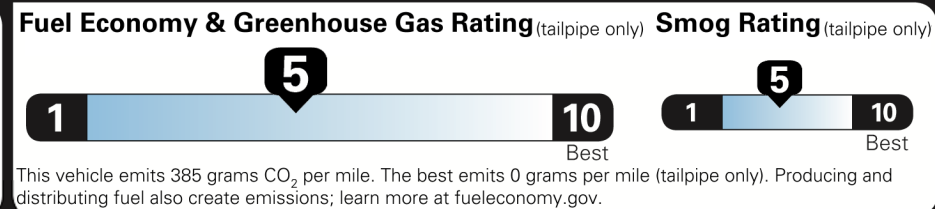

You spend $3,000
more in fuel costs over 5 years compared to the average new vehicle.

Annual fuel cost $2,100