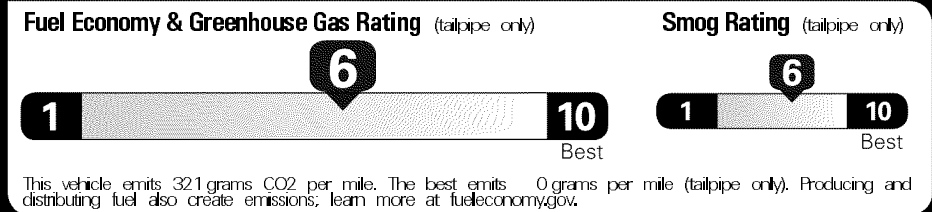

1. **EXTERIOR**
2. 17" Alloy Wheels with Graphite Finish
   - Projector-Beam Headlamps with Black Sport Trim Bezels & Auto On/Off
   - Daytime Running Lights w/ On/Off Switch
   - Color-Keyed Rear Spoiler
   - Chrome-Tipped Exhaust
   - Heated Power Outside Mirrors

1. **INTERIOR**
2. Entune Audio: 6.1" Touch Screen, 6 Speakers, Bluetooth, USB, AUX, CD
   - Sport Fabric SofTex-Trimmed Seats w/ 8-Way Power Driver Seat w/Lumbar Support
   - Leather-Trimmed Steering Wheel with Audio and Bluetooth Controls
   - Backup Camera
   - TFT Multi-Information Display
   - Tire Pressure Monitor System
   - 60/40 Split Fold-Down Rear Seats
   - Remote Keyless Entry System
   - (2) 12V Power Outlets

Full Tank of Gas

MANUFACTURER'S SUGGESTED RETAIL PRICE **$23,840.00**

1. **OPTIONAL EQUIPMENT**
2. CA California Emissions
   - 2T. All Weather Floor Liners/Cargo Tray 249.00
   - DK. PREFERRED OWNER'S PORTFOLIO

Original - Copy

Created on 2017-02-24 06:58:23 (UTC)

EPA DOT Fuel Economy and Environment

Gasoline Vehicle

Fuel Economy

27 MPG Midsized Cars range from 13 to 136 MPG. The best vehicle rates 119 MPGe.

24 **33**
combined city/hwy city highway

3.7 gallons per 100 miles

You save $ 250
in fuel costs over 5 years compared to the average new vehicle.

Annual fuel Cost
$ 1,350

Actual results will vary for many reasons, including driving conditions and how you drive and maintain your vehicle. The average new vehicle gets 26 MPG and costs $7,000 to fuel over 5 years. Cost estimates are based on 15,000 miles per year at $2.45 per gallon. MPGe is miles per gasoline gallon equivalent. Vehicle emissions are a significant cause of climate change and smog.

fuelconomy.gov
Calculate personalized estimates and compare vehicles

DELIVERY, PROCESSING AND HANDLING FEE 865.00

TOTAL $24,954.00

The New Vehicle Limited Warranty provides 3-year/36,000 mile basic coverage, 5-year/60,000 mile powertrain coverage, plus 5-year/unlimited mile corrosion perforation coverage. See Warranty and Maintenance Guide for details. An extended service contract may be available for the vehicle. Ask dealer for details. Manufacturer's suggested retail price includes manufacturer's recommended pre-delivery service. Gasoline, license and title fees, applicable federal, state and local taxes and dealer and distributor installed options and accessories are not included in the manufacturer's suggested retail price.

ToyotaCare, which covers normal factory scheduled maintenance for two years or 25,000 miles, whichever occurs first, is included as part of the sales price of the vehicle for qualifying buyers. See participating dealer for eligibility and coverage details.

Delivered by Truck to: 46071
VANCOUVER TOYOTA
10455 NE 53RD STREET
VANCOUVER WA98662