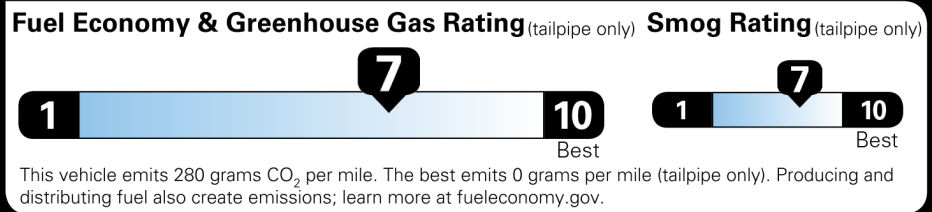

Actual results will vary for many reasons, including driving conditions and how you drive and maintain your vehicle. The average new vehicle gets 27 MPG and costs $6,500 to fuel over 5 years. Cost estimates are based on 15,000 miles per year at $2.35 per gallon. MPGe is miles per gasoline gallon equivalent. Vehicle emissions are a significant cause of climate change and smog.

fueleconomy.gov
Calculate personalized estimates and compare vehicles

DELIVERY, PROCESSING AND HANDLING FEE	1,025.00
TOTAL	$28,410.00

The New Vehicle Limited Warranty provides 3-year/36,000 mile basic coverage, 5-year/60,000 mile powertrain coverage, plus 5-year/unlimited mile corrosion perforation coverage. See Warranty and Maintenance Guide for details. An extended service contract may be available for the vehicle. Ask dealer for details. Manufacturer's suggested retail price includes manufacturer's recommended pre-delivery service. Gasoline, license and title fees, applicable federal, state and local taxes and dealer and distributor installed options and accessories are not included in the manufacturer's suggested retail price. ToyotaCare, which covers normal factory scheduled maintenance for two years or 25,000 miles, whichever occurs first, is included as part of the sales price of the vehicle for qualifying buyers. See participating dealer for eligibility and coverage details.

Dealer Name / Address: 09163 HEADQUARTER TOYOTA 5895 N.W. 167TH STREET HIALEAH FL33015
Delivered by Truck to: 45782 ENTERPRISE RAC 5320 LEWIS RD SANDSTON VA23150
TML1E2N1S0F0W0

Not Original - Copy
Created: 2022-07-25 16:23:54 (UTC)