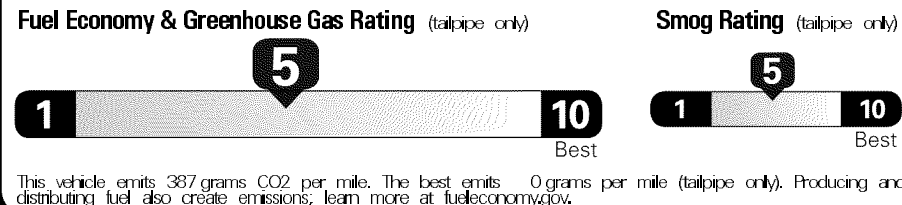

MANUFACTURER'S SUGGESTED RETAIL PRICE $45,600.00

OPTIONAL EQUIPMENT

1. FE 50 State Emissions
   H5 Licensee Risk Program
   Includes Fleet Admin Fee
   H8 Fleet Credit
   XX Drop Ship Indicator
   CF Carpeted Floor Mats/Carpet Cargo Mat 318.00

Not Original - Copy

Created on 2020-01-17 05:55:01 (UTC)

EPA DOT Fuel Economy and Environment

Gasoline Vehicle

Fuel Economy
23 MPG
Small SUVs range from 16 to 120 MPG. The best vehicle rates 136 MPGe.
20 27
combined city/hwy city highway
4.3 gallons per 100 miles

You spend $1,250 more in fuel costs over 5 years compared to the average new vehicle.

Annual fuel cost $1,750

Actual results will vary for many reasons, including driving conditions and how you drive and maintain your vehicle. The average new vehicle gets 27 MPG and costs $7,500 to fuel over 5 years. Cost estimates are based on 15,000 miles per year at $2.70 per gallon. MPGe is miles per gasoline gallon equivalent. Vehicle emissions are a significant cause of climate change and smog.

fuelconomy.gov
Calculate personalized estimates and compare vehicles

DELIVERY, PROCESSING AND HANDLING FEE 1,120.00

TOTAL $47,038.00

The New Vehicle Limited Warranty provides 3-year/36,000 mile basic coverage, 5-year/60,000 mile powertrain coverage, plus 5-year/unlimited mile corrosion perforation coverage. See Warranty and Maintenance Guide for details. An extended service contract may be available for the vehicle. Ask dealer for details. Manufacturer's suggested retail price includes manufacturer's recommended pre-delivery service. Gasoline, license and title fees, applicable federal, state and local taxes and dealer and distributor installed options and accessories are not included in the manufacturer's suggested retail price.

ToyotaCare, which covers normal factory scheduled maintenance for two years or 25,000 miles, whichever occurs first, is included as part of the sales price of the vehicle for qualifying buyers. See participating dealer for eligibility and coverage details.

Dealer Name / Address: 04366
FREMONT TOYOTA/FLEET
5851 CUSHING PKWY
FREMONT CA94538

Delivered by Truck to: 27941
GO RENTALS-LAS VEGAS
275 EAST TROPICANA AVE
SUITE 200
LAS VEGAS NV89169