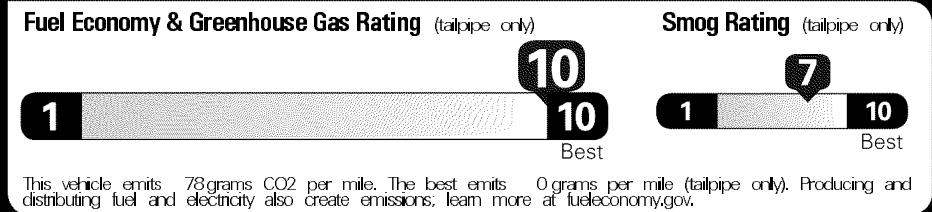

EXTERIOR
- Quad-LED Headlights w/Auto-Off
- Heated Power Outside Mirrors

INTERIOR
- Audio Plus - 7" Touch Screen, 6 Speakers
- HandsFree Bluetooth Phone/Music, USB Media Port, 2 USB Charge-Ports, SiriusXM w/3-Month All Access Trial, Siri Eyes Free, Apple CarPlay Compatible
- Smart-Flow Climate Control System
- 4.2" Color Dual Multi-Info Display
- Fabric-Trimmed Heated Fr Seats,
- 5 pass. seating w/60/40 Split Rear Seats
- Dual sunvisors w/extenders
- Push Button Start
- Cargo Area Tonneau Cover
- Tire Repair Kit
Full Tank of Gas

MANUFACTURER'S SUGGESTED RETAIL PRICE $27,600.00

OPTIONAL EQUIPMENT
FE 50 State Emissions
2T. All Weather Floor Liners/Cargo Liner 259.00
WL Alloy Wheel Locks 65.00

Not Original - Copy

Created on 2019-10-11 04:51:42 (UTC)

EPA DOT Fuel Economy and Environment

Plug-In Hybrid Vehicle Electricity-Gasoline

Fuel Economy Midsize Cars range from 12 to 136 MPGe. The best vehicle rates 136 MPGe.

Electricity + Gasoline
Charge Time: 2.0 hours (240V)

Gasoline Only

You save $4,500
in fuel costs over 5 years compared to the average new vehicle.

Annual fuel cost $600

Actual results will vary for many reasons, including driving conditions and how you drive and maintain your vehicle. The average new vehicle gets 27 MPG and costs $7,500 to fuel over 5 years. Cost estimates are based on 15,000 miles per year at $2.70 per gallon and $0.13 per kW-hr. MPGe is miles per gasoline gallon equivalent. Vehicle emissions are a significant cause of climate change and smog.

fueleconomy.gov
Calculate personalized estimates and compare vehicles

DELIVERY, PROCESSING AND HANDLING FEE 930.00

TOTAL $28,854.00

The New Vehicle Limited Warranty provides 3-year/36,000 mile basic coverage, 5-year/60,000 mile powertrain coverage, 5-year/unlimited mile corrosion perforation coverage, 8-year/100,000 mile coverage for specific Hybrid components and 10-year/150,000 mile coverage for the Hybrid Battery. Some components may have longer coverage under California emissions warranty (applicable in CA, CT, DE, ME, MD, MA, NJ, NY, OR, PA, RI, VT, WA, District of Columbia). See Warranty and Maintenance Guide for details. An extended service contract may be available for the vehicle. Ask dealer for details. Manufacturer's suggested retail includes manufacturer's recommended pre-delivery service. Gasoline, license and title fees, applicable federal, state and local taxes and dealer and distributor installed options and accessories are not included in the manufacturer's suggested retail price. ToyotaCare, which covers normal factory scheduled maintenance for two years or 25,000 miles, whichever occurs first, is included as part of the sales price of the vehicle for qualifying buyers. See participating dealer for eligibility and coverage details.

Delivered by Truck to: 04362
DUBLIN TOYOTA
4321 TOYOTA DRIVE
DUBLIN CA94568