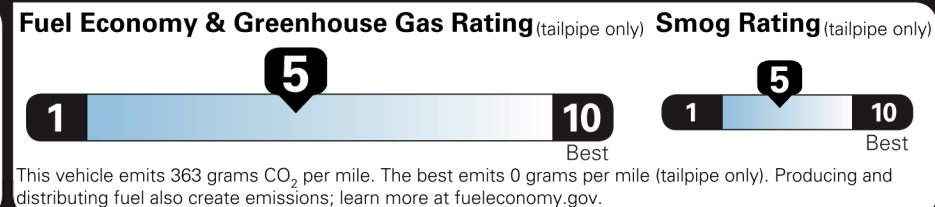

You spend $2,750 more in fuel costs over 5 years compared to the average new vehicle.

Annual fuel cost $2,050