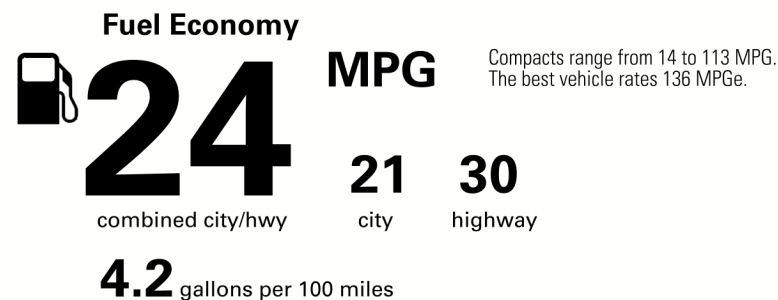

\$38,560.00

Not Original - Copy

Created on 2020-08-28 04:32:49 (UTC)

EPA DOT Fuel Economy and Environment

Gasoline Vehicle

You spend \$2,750 more in fuel costs over 5 years compared to the average new vehicle.