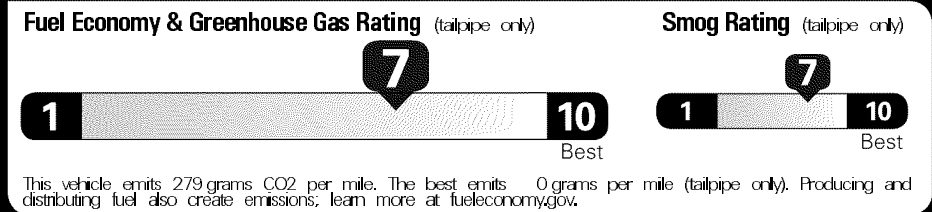

1. **EXTERIOR**
- 18-in Black Machined-Finish Alloy Wheels
  - Bi-LED Combination Headlights w/Auto On/Off Feature
  - LED DRLs w/On/Off Feature
  - Black Front Grille w/Sport Mesh Insert
  - Single Exhaust w/Dual Chrome Tips

1. **INTERIOR**
2. Audio - 7-in Touchscreen, 6 Speakers, HandsFree Bluetooth Phone/Music, USB Media Port, 2 USB Charge-Ports, SiriusXM w/3-Month All Access Trial, Android Auto & Apple CarPlay Compatible
   - 4.2-in TFT Multi-Information Display
   - Sport Fabric SofTex-Trimmed Seats
   - Power Driver Seat w/Lumbar Support
   - Auto Climate Control
   - Remote Keyless Entry System

- For Full Product Details Please Visit Toyota.com/camry

MANUFACTURER'S SUGGESTED RETAIL PRICE $26,560.00

1. **OPTIONAL EQUIPMENT**
2. FE 50 State Emissions
   - PC Special Color 425.00
   - H6 RENT A CAR PROGRAM
   - H8 Fleet Credit
   - XX Drop Ship Indicator

Original - Copy

Created on 2021-06-24 07:04:37 (UTC)

EPA DOT Fuel Economy and Environment

Gasoline Vehicle

Fuel Economy

32 MPG
combined city/hwy

28 city 39 highway

3.1 gallons per 100 miles

Midsized Cars range from 14 to 142 MPG. The best vehicle rates 141 MPGe.

You save $1,250
in fuel costs over 5 years compared to the average new vehicle.

Annual fuel Cost
$ 1,250

Actual results will vary for many reasons, including driving conditions and how you drive and maintain your vehicle. The average new vehicle gets 27 MPG and costs $7,500 to fuel over 5 years. Cost estimates are based on 15,000 miles per year at $2.70 per gallon. MPGe is miles per gasoline gallon equivalent. Vehicle emissions are a significant cause of climate change and smog.

fuelconomy.gov
Calculate personalized estimates and compare vehicles

DELIVERY, PROCESSING AND HANDLING FEE 995.00

TOTAL $27,980.00

The New Vehicle Limited Warranty provides 3-year/36,000 mile basic coverage, 5-year/60,000 mile powertrain coverage, plus 5-year/unlimited mile corrosion perforation coverage. See Warranty and Maintenance Guide for details. An extended service contract may be available for the vehicle. Ask dealer for details. Manufacturer's suggested retail price includes manufacturer's recommended pre-delivery service. Gasoline, license and title fees, applicable federal, state and local taxes and dealer and distributor installed options and accessories are not included in the manufacturer's suggested retail price.

ToyotaCare, which covers normal factory scheduled maintenance for two years or 25,000 miles, whichever occurs first, is included as part of the sales price of the vehicle for qualifying buyers. See participating dealer for eligibility and coverage details.

Dealer Name / Address: 09163 HEADQUARTER TOYOTA 5895 N.W. 167TH STREET HIALEAH FL33015
Delivered by Truck to: 46681 EHI PDI 2006 S 146TH ST SEATTLE WA98168