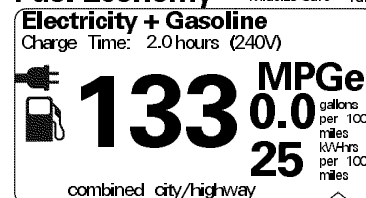

Not Original - Copy

Created on 2018-05-30 07:07:54 (UTC)

EPA DOT Fuel Economy and Environment

Fuel Economy Midsize Cars range from 14 to 136 MPGe. The best vehicle rates 136 MPGe.

You save \$3,750
 in fuel costs over 5 years compared to the average new vehicle.