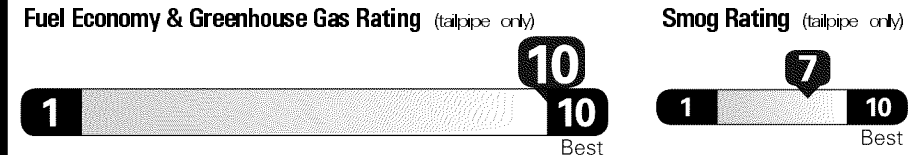

You save $3,750
in fuel costs over 5 years compared to the average new vehicle.

Annual fuel cost $600