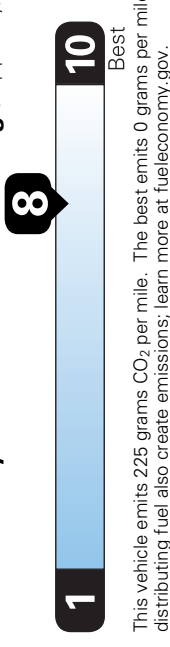

Additional Equipment

Accy Carpeted Floor Mats and Portfolio \$145.00

EPA DOT Fuel Economy and Environment Gasoline Vehicle

Fuel Economy
39 MPG
 combined city/hwy
36 city
43 highway
2.6 gallons per 100 miles

Compact Cars range from 14 to 113 MPG.
 The best vehicle rates 141 MPGe.

You Save
\$2,250
 in fuel costs
 over 5 years
 compared to the
 average new vehicle.

Annual fuel COST
\$1,050

Fuel Economy & Greenhouse Gas Rating (tailpipe only)

Smog Rating (tailpipe only)

Actual results will vary for many reasons, including driving conditions and how you drive and maintain your vehicle. The average new vehicle gets 27 MPG and costs \$7,500 to fuel over 5 years. Cost estimates are based on 15,000 miles per year at \$2.70 per gallon. MPGe is miles per gasoline gallon equivalent. Vehicle emissions are a significant cause of climate change and smog.