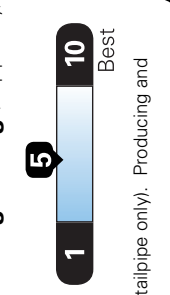

Smog Rating (tailpipe only)

Actual results will vary for many reasons, including driving conditions and how you drive and maintain your vehicle. The average new vehicle gets 27 MPG and costs $7,500 to fuel over 5 years. Cost estimates are based on 15,000 miles per year at $2.70 per gallon. MPGe is miles per gasoline gallon equivalent. Vehicle emissions are a significant cause of climate change and smog.

fueleconomy.gov
Calculate personalized estimates and compare vehicles