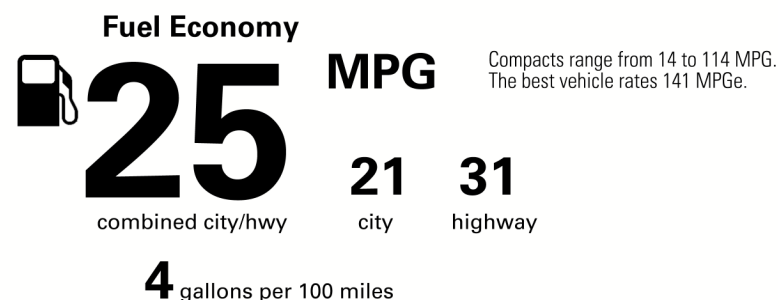

\$39,050.00

Not Original - Copy

Created on 2021-06-24 23:53:04 (UTC)

EPA DOT Fuel Economy and Environment

Gasoline Vehicle

You spend \$2,250 more in fuel costs over 5 years compared to the average new vehicle.