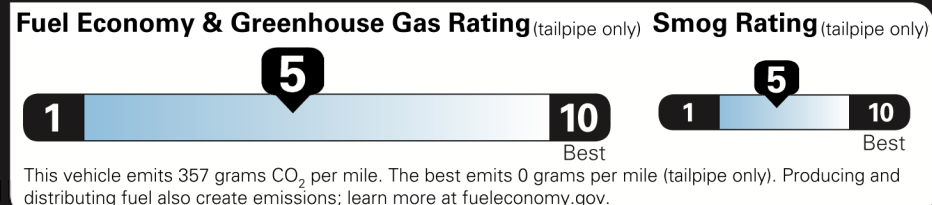

You spend $2,250 more in fuel costs over 5 years compared to the average new vehicle.

Annual fuel cost $1,950