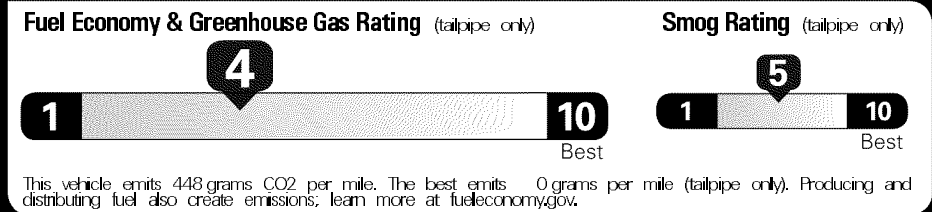

1. **EXTERIOR**
2. Prjctr Beam HdLghts w/Blk Bzls & LED DRL
   - 5' Composite Bed w/120V Pwr Outlet
   - Deck Rail System w/4 Adj Tie-Down Cleats
   - Easy Lower, Lockable & Removable Tailgate

1. **INTERIOR**
2. Pwr Tilt/Slide Moonroof w/ Sliding Shade
   - Smrt Key Sys on Dr Door w/Push Btn Strt
   - Lthr Trim Seats w/Htd Dr&Fr Pass Seats
   - Lthr Trim Steering Wheel w/Audio Cntrls
   - Pwr Horizontal Rr Window w/Priv Glass
   - Frnt Dual Zone A/C w/Indiv Temp Controls
   - Entune Prem JBL Audio w/Integ Nav & App-Suite, 7" Tch Scrn, AM/FM/CD, USB Media Port, 2 USB Chg-Ports, BT Phone/Music, SiriusXM w/3-Month All Access Trial
   - Qi Wireless Charging
   - ***Full Tank of Gas***

MANUFACTURER'S SUGGESTED RETAIL PRICE $45,515.00

OPTIONAL EQUIPMENT

FE	50 State Emissions	
DK.	Preferred Owner's Portfolio	
D5.	Door Edge Guard	140.00
MF.	Mudguards	129.00
R6.	Predator Tube Step	649.00
2T.	All-Weather Fir Liner/Door Sill Protector	248.00
3P.	Paint Protection Film	395.00

Original - Copy

Created on 2019-03-24 04:37:10 (UTC)

EPA DOT Fuel Economy and Environment

Gasoline Vehicle

Fuel Economy

20 MPG Small Pickups range from 17 to 23 MPG. The best vehicle rates 136 MPG.

18 22
combined city/hwy city highway

5.0 gallons per 100 miles

You spend $2,500

more in fuel costs over 5 years

compared to the average new vehicle.

Annual fuel cost $1,900

Actual results will vary for many reasons, including driving conditions and how you drive and maintain your vehicle. The average new vehicle gets 27 MPG and costs $7,000 to fuel over 5 years. Cost estimates are based on 15,000 miles per year at $2.55 per gallon. MPG is miles per gasoline gallon equivalent. Vehicle emissions are a significant cause of climate change and smog.

fuelconomy.gov
Calculate personalized estimates and compare vehicles

DELIVERY, PROCESSING AND HANDLING FEE 1,095.00

TOTAL $48,171.00

The New Vehicle Limited Warranty provides 3-year/36,000 mile basic coverage, 5-year/60,000 mile powertrain coverage, plus 5-year/unlimited mile corrosion perforation coverage. See Warranty and Maintenance Guide for details. An extended service contract may be available for the vehicle. Ask dealer for details. Manufacturer's suggested retail price includes manufacturer's recommended pre-delivery service. Gasoline, license and title fees, applicable federal, state and local taxes and dealer and distributor installed options and accessories are not included in the manufacturer's suggested retail price.

ToyotaCare, which covers normal factory scheduled maintenance for two years or 25,000 miles, whichever occurs first, is included as part of the sales price of the vehicle for qualifying buyers. See participating dealer for eligibility and coverage details.

Delivered by Truck to: 46071
VANCOUVER TOYOTA
10455 NE 53RD STREET
VANCOUVER WA98662