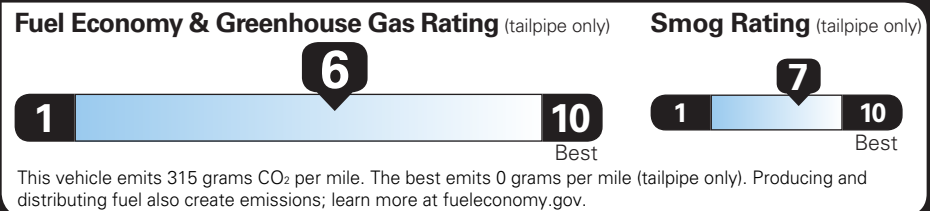

EPA DOT Fuel Economy and Environment

Gasoline Vehicle

Fuel Economy

28 MPG Small SUVs range from 16 to 120 MPG. The best vehicle rates 136 MPGe.

26 city **31** highway

3.6 gallons per 100 miles

You save $250 in fuel costs over 5 years compared to the average new vehicle.

G A 3

Annual fuel COST $1,450