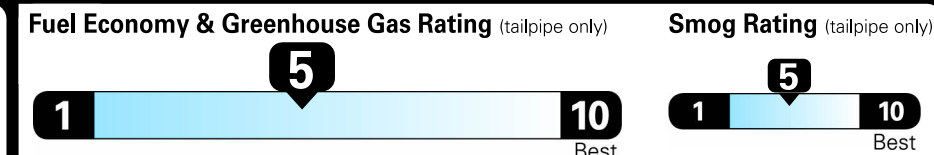

This vehicle emits 416 grams of CO₂ per mile. The best emits 0 grams per mile (tailpipe only). Producing and distributing fuel also create emissions; learn more at fuel economy.gov.

Actual results will vary for many reasons, including driving conditions and how you drive and maintain your vehicle. The average new vehicle gets 24 MPG and costs $11,000 to fuel over 5 years. Cost estimates are based on 15,000 miles per year at $3.80 per gallon. MPGe is miles per gasoline gallon equivalent. Vehicle emissions are a significant cause of climate change and smog.

fuel economy.gov

Calculate personalized estimates and compare vehicles

Smartphone QR Code™

PARTS CONTENT INFORMATION

FOR VEHICLES IN THIS CARLINE:	FOR THIS VEHICLE:
U.S./CANADIAN PARTS CONTENT: 1%	FINAL ASSEMBLY POINT: NECKARSULM, GERMANY
MAJOR SOURCES OF FOREIGN PARTS CONTENT: GERMANY: 61%	COUNTRY OF ORIGIN: ENGINE: HUNGARY
HUNGARY: 20%	TRANSMISSION: GERMANY

NOTE: PARTS CONTENT DOES NOT INCLUDE FINAL ASSEMBLY, DISTRIBUTION OR OTHER NON-PARTS COSTS.

Disclaimer: The Monroney describes the vehicle features when the vehicle was first sold/leased to the customer and that as of the present day the actual features on the vehicle might differ from the ones listed on the Monroney label. The Monroney label is for view only purposes and must not be used to paste on the vehicle as a Monroney sticker for resale.