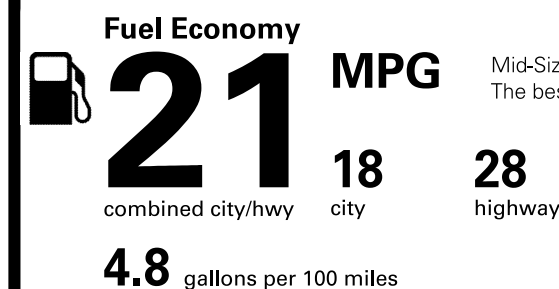

Based on the risk of rollover in a single-vehicle crash.

Star ratings range from 1 to 5 stars (★★★★★) with 5 being the highest.

Source: National Highway Traffic Safety Administration (NHTSA).

www.safercar.gov or 1-888-327-4236

EPA DOT Fuel Economy and Environment

Gasoline Vehicle

Mid-Size Cars range from 13 to 58 MPG. The best vehicle rates 119 MPGe.

You spend \$2,500 more in fuel costs over 5 years compared to the average new vehicle.