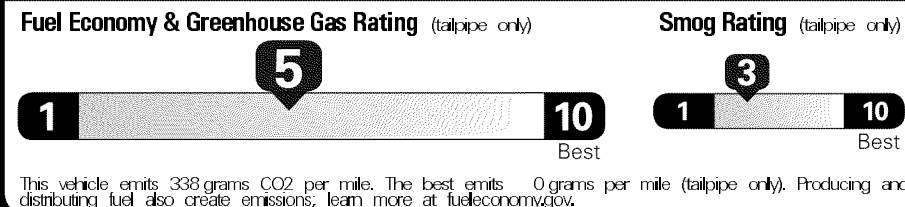

MANUFACTURER'S SUGGESTED RETAIL PRICE $25,600.00

OPTIONAL EQUIPMENT

FE	50 State Emissions	
VL	"Plus" Extra Value Package Smart Key System, Blind Spot Monitor and Rear Cross Traffic Alert, Roof Rails, and Entune Audio Plus with Connected Navigation - Includes the Entune Multimedia Bundle (6.1 in. High Resolution Touch-Screen Display, AM/FM CD player, MP3/WMA Playback Capability, 6 Speakers, Auxiliary Audio Jack, USB 2.0 Port with iPod Connectivity and Control, Advanced Voice Recognition, Hands-Free Phone Capability, Phone Book Access and Music Streaming Via Bluetooth Wireless Technology), Scout GPS Link, Siri Eyes Free, SiriusXM Satellite Radio with 3-Month Complimentary Sirius XM All Access Trial, HD Radio, and HD Radio Traffic and Weather In Major Metro Areas. Extra Value Package MSRP Discount Shown Below.	1,740.00
2T.	All Weather Floor Liners and Cargo Tray	249.00
EF.	Rear Bumper Applique	69.00
GN.	Cargo Net	49.00

Full Tank of Gas

Created on 2018-03-02 07:07:58 (UTC)

EPA DOT Fuel Economy and Environment

Gasoline Vehicle

Fuel Economy
26 **MPG**
combined city/hwy
city highway
3.8 gallons per 100 miles
Small SUVs range from 18 to 37 MPG. The best vehicle rates 136 MPGe.

You spend $250
more in fuel costs
over 5 years
compared to the
average new vehicle.

Annual fuel cost $1,400

Actual results will vary for many reasons, including driving conditions and how you drive and maintain your vehicle. The average new vehicle gets 27 MPG and costs $6,750 to fuel over 5 years. Cost estimates are based on 15,000 miles per year at $2.40 per gallon. MPGe is miles per gasoline gallon equivalent. Vehicle emissions are a significant cause of climate change and smog.

fueleconomy.gov
Calculate personalized estimates and compare vehicles

DELIVERY, PROCESSING AND HANDLING FEE	995.00
SUB-TOTAL BEFORE DISCOUNT	$28,702.00
EXTRA VALUE PACKAGE MSRP DISCOUNT	-$940.00
TOTAL	$27,762.00

The New Vehicle Limited Warranty provides 3-year/36,000 mile basic coverage, 5-year/60,000 mile powertrain coverage, plus 5-year/unlimited mile corrosion perforation coverage. See Warranty and Maintenance Guide for details. An extended service contract may be available for the vehicle. Ask dealer for details. Manufacturer's suggested retail price includes manufacturer's recommended pre-delivery service. Gasoline, license and title fees, applicable federal, state and local taxes and dealer and distributor installed options and accessories are not included in the manufacturer's suggested retail price.

ToyotaCare, which covers normal factory scheduled maintenance for two years or 25,000 miles, whichever occurs first, is included as part of the sales price of the vehicle for qualifying buyers. See participating dealer for eligibility and coverage details.

Delivered by Truck to: 04076
TOYOTA OF THE DESERT
68105 KYLE ROAD
CATHEDRAL CITY CA92234