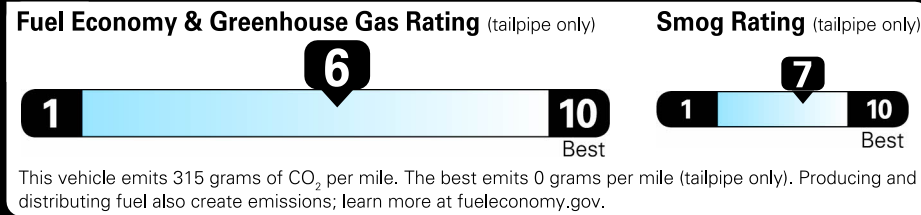

EPA DOT Fuel Economy and Environment

Gasoline Vehicle

2020 Jetta GLI 2.0T Autobahn

Deep Black Pearl Exterior
Titan Black Leather Interior

7-speed DSG® Automatic w/ Tiptronic®

Volkswagen

Fuel Economy
28 MPG
combined city/hwy
25 city
32 highway
3.6 gallons per 100 miles

Compact Cars range from 14 to 119 MPG.
The best vehicle rates 136 MPGe.

You save $250
in fuel costs over 5 years
compared to the average new vehicle.

Annual fuel COST
$1,450

Actual results will vary for many reasons, including driving conditions and how you drive and maintain your vehicle. The average new vehicle gets 27 MPG and costs $7,500 to fuel over 5 years. Cost estimates are based on 15,000 miles per year at $2.70 per gallon. MPGe is miles per gasoline gallon equivalent. Vehicle emissions are a significant cause of climate change and smog.

fueleconomy.gov

Calculate personalized estimates and compare vehicles

GOVERNMENT 5-STAR SAFETY RATINGS

Overall Vehicle Score ★★★★★
Based on the combined ratings of frontal, side and rollover.
Should ONLY be compared to other vehicles of similar size and weight.

Frontal Crash Driver ★★★★★
Passenger ★★★★★

Based on the risk of injury in a frontal impact.
Should ONLY be compared to other vehicles of similar size and weight.

Side Crash Front Seat ★★★★★
Rear Seat ★★★★★

Based on the risk of injury in a side impact.

Rollover ★★★★★
Based on the risk of rollover in a single-vehicle crash.

Star ratings range from 1 to 5 stars (★★★★★) with 5 being the highest.

Source: National Highway Traffic Safety Administration (NHTSA).

www.safercar.gov or 1-888-327-4236

PARTS CONTENT INFORMATION

For vehicles in this carline:
U.S./CANADIAN PARTS CONTENT: 5%
Major sources of foreign parts content:
MEXICO 33%
GERMANY 23%
Note: parts content does not include final assembly, distribution or other non-parts costs.
For this vehicle:
Final assembly point:
PUEBLA, MEXICO
Country of origin:
MEXICO
ENGINE:
GERMANY
TRANSMISSION:
GERMANY

VIN: 3VW6T7BU9LM082223

COMM. NUMBER: ZC7057

Port of Entry: BALTIMORE

GVWR: 1,990 kg/ 4,387 lbs
GVWR Threshold: 29.85 kg/ 65.81 lbs
Accessories Weight: 11.61 kg/ 25.6 lbs

SOLD TO: 408332
BROOKLYN VOLKSWAGEN
5226 KINGS HWY
BROOKLYN, NY 11234

SHIP TO: 408332
BROOKLYN VOLKSWAGEN
5226 KINGS HWY
BROOKLYN, NY 11234

STANDARD FEATURES (unless replaced by packages or options)

PERFORMANCE

- 2.0L TSI® 16-valve DOHC turbocharged 4-cylinder engine w/ direct fuel injection
- Engine Start-Stop System
- Front-wheel drive
- XDS® Cross Differential System
- VAQ limited-slip front differential lock
- Multi-mode DCC® adaptive chassis control
- Four-wheel independent sport suspension
- Dynamic electro-mechanical power steering w/ variable assistance
- Vented front & solid rear disc brakes w/ red brake calipers

SAFETY FEATURES

- 3-point safety belts, all seating positions
- Advanced Airbag Protection System w/ 6 airbags
- Anti-lock Braking System (ABS) w/ disc brakes
- Anti-Slip Regulation (ASR); Engine Brake Assist (EBA)
- Electronic Brake-pressure Distribution (EBD); Hydraulic Brake Assist (HBA)
- Electronic Stability Control (ESC); Electronic Differential Lock (EDL)
- Intelligent Crash Response System (ICRS); Automatic Post-Collision Braking System
- Lower Anchors & Tethers for Children (LATCH)
- Rear View Camera System
- Tire Pressure Monitoring System (TPMS)

EXTERIOR