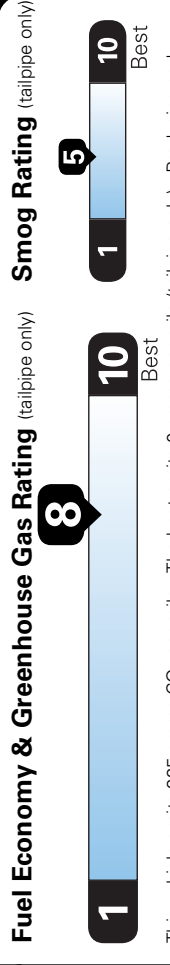

- Interior Features**
- Front map light
 - Cargo light
 - 6-way adjustable driver seat
 - 4-way adjustable passenger seat
 - Split rear seat folding function
 - Head restraints at front and rear outboard seating positions
 - Chrome climate control panel accents
 - Gloss black audio panel
 - Driver sunvisor vanity mirror
 - Remote fuel lid release

MSRP*: \$15,595.00

Total Additional Equipment: \$145.00

Subtotal: \$15,740.00

Destination/Handling: \$995.00

Total MSRP*: \$16,735.00
*MSRP (Manufacturer's Suggested Retail Price)

Visit us at www.mitsubishicars.com

Fuel Economy and Environment

Fuel Economy
39 MPG
combined city/hwy

36 city
43 highway

2.6 gallons per 100 miles

Compact Cars range from 14 to 113 MPG.
The best vehicle rates 141 MPGe.

You save \$2,250
in fuel costs over 5 years compared to the average new vehicle.

Annual fuel cost
\$1,050

This vehicle emits 225 grams CO₂ per mile. The best emits 0 grams per mile (tailpipe only). Producing and distributing fuel also create emissions; learn more at fuelconomy.gov.