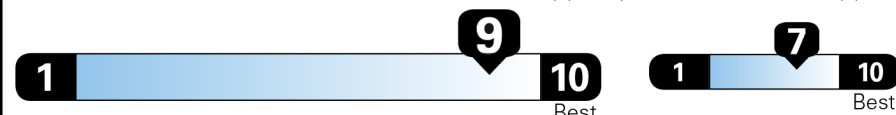

Fuel Economy & Greenhouse Gas Rating (tailpipe only) **Smog Rating** (tailpipe only)

This vehicle emits 170 grams CO₂ per mile. The best emits 0 grams per mile (tailpipe only). Producing and distributing fuel also create emissions; learn more at fueleconomy.gov.

Actual results will vary for many reasons, including driving conditions and how you drive and maintain your vehicle. The average new vehicle gets 27 MPG and costs $6,500 to fuel over 5 years. Cost estimates are based on 15,000 miles per year at $2.35 per gallon. MPGe is miles per gasoline gallon equivalent. Vehicle emissions are a significant cause of climate change and smog.

fueleconomy.gov
Calculate personalized estimates and compare vehicles

DELIVERY, PROCESSING AND HANDLING FEE 1,025.00

TOTAL $30,644.00

Dealer Name / Address: 09163
HEADQUARTER TOYOTA
5895 N.W. 167TH STREET
HIALEAH FL 33015

Delivered by Truck to: 45640
AUTO DRIVEAWAY DC METRO
8245 BOONE
VIENNA VA 22182

TML1E2N1S0F0W0