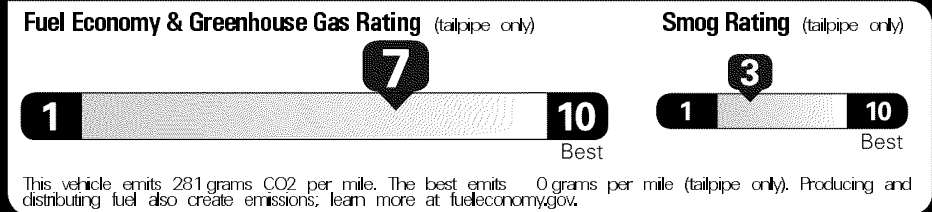

EXTERIOR

- Bi-LED Headlights
- LED Daytime Running Lights In Headlight
- Color-Keyed Heated Power Outside Mirrors

INTERIOR

- Premium Fabric-Trimmed 6-Way Adj Dr Seat
- 4-Way Adj Fr Pass Seat w/Seatback Pocket
- Entune Audio w/6.1-in Touch-screen incl Entune Multimedia Bundle (AUX/USB/BT/Adv Voice Recognition), Siri Eyes Free
- 3.5-in Monochrome TFT Multi-Info Display
- Integrated Backup Camera w/Projected Pth
- Steering Wheel w/ Audio & Bluetooth Hands-Free Phone Voice Command Controls
- Auto Climate Control w/ Pollen Filter and Push Button Controls
- Remote Keyless Entry System
- Power Door Locks and Windows
Full Tank of Gas

MANUFACTURER'S SUGGESTED RETAIL PRICE **$18,985.00**

OPTIONAL EQUIPMENT

FE 50 State Emissions
BM. Body Side Moldings 209.00
C9. Four Season Floor Mat Package 373.00

Not Original - Copy

Created on 2017-09-19 05:52:36 (UTC)

EPA DOT Fuel Economy and Environment

Gasoline Vehicle

Fuel Economy
32 MPG
Midsize Cars range from 13 to 136 MPG. The best vehicle rates 136 MPGe.
28 36
combined city/hwy city highway
3.1 gallons per 100 miles

You save $1,250
in fuel costs over 5 years compared to the average new vehicle.

Annual fuel Cost
$1,100

Actual results will vary for many reasons, including driving conditions and how you drive and maintain your vehicle. The average new vehicle gets 27 MPG and costs $6,750 to fuel over 5 years. Cost estimates are based on 15,000 miles per year at $2.40 per gallon. MPGe is miles per gasoline gallon equivalent. Vehicle emissions are a significant cause of climate change and smog.

fuelconomy.gov
Calculate personalized estimates and compare vehicles

DELIVERY, PROCESSING AND HANDLING FEE 895.00

TOTAL $20,462.00

The New Vehicle Limited Warranty provides 3-year/36,000 mile basic coverage, 5-year/60,000 mile powertrain coverage, plus 5-year/unlimited mile corrosion perforation coverage. See Warranty and Maintenance Guide for details. An extended service contract may be available for the vehicle. Ask dealer for details. Manufacturer's suggested retail price includes manufacturer's recommended pre-delivery service. Gasoline, license and title fees, applicable federal, state and local taxes and dealer and distributor installed options and accessories are not included in the manufacturer's suggested retail price.

ToyotaCare, which covers normal factory scheduled maintenance for two years or 25,000 miles, whichever occurs first, is included as part of the sales price of the vehicle for qualifying buyers. See participating dealer for eligibility and coverage details.

Delivered by Truck to: 02038
HATCH TOYOTA
1051 N AUTOMALL PARKWAY
SHOW LOW AZ85901