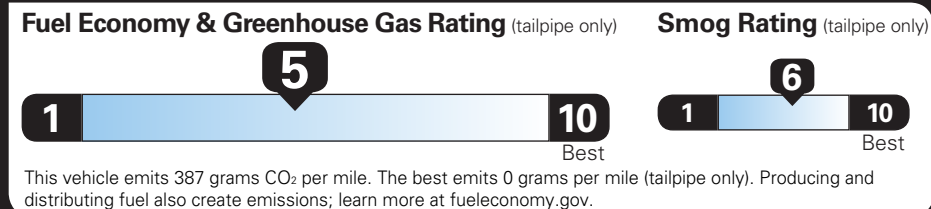

EPA DOT Fuel Economy and Environment

Gasoline Vehicle

Fuel Economy **23** MPG
combined city/hwy

20 city 28 highway

4.3 gallons per 100 miles

CT4 V AWD
Compact cars range from 18 to 79 MPG. The best vehicle rates 132 MPGe.

You spend **$4,000** more in fuel costs over 5 years compared to the average new vehicle.

Annual fuel cost **$2,400**