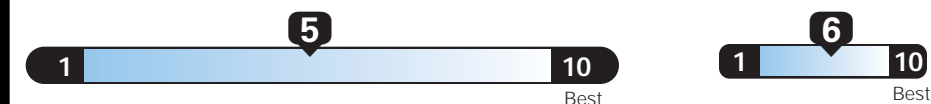

This vehicle emits 416 grams CO2 per mile. The best emits 0 grams per mile (tailpipe only). Producing and distributing fuel also creates emissions; learn more at fueleconomy.gov

Actual results will vary for many reasons, including driving conditions and how you drive and maintain your vehicle. The average new vehicle gets 26 MPG and cost $7,000 to fuel over 5 years. Cost estimates are based on 15,000 miles per year at $2.45 per gallon. MPGe is miles per gasoline gallon equivalent. Vehicle emissions are a significant cause of climate change and smog.

fueleconomy.gov

Calculate personalized estimates and compare vehicles