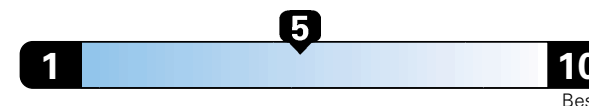

TONALE AWD

2025 MODEL YEAR

THIS VEHICLE IS MANUFACTURED TO MEET SPECIFIC UNITED STATES REQUIREMENTS. THIS VEHICLE IS NOT MANUFACTURED FOR SALE OR REGISTRATION OUTSIDE OF THE UNITED STATES.

MANUFACTURER'S SUGGESTED RETAIL PRICE OF THIS MODEL INCLUDING DEALER PREPARATION

Base Price: $36,495

ALFA TONALE AWD
Exterior Color: Alfa Black Exterior Paint
Interior Color: Black / Tan Interior Colors
Interior: Leather Trimmed Bucket Seats
Engine: 2.0L I4 DOHC DI Turbo Engine with Stop/Start
Transmission: 9-Speed 948TE/9HP Automatic Transmission
STANDARD EQUIPMENT (UNLESS REPLACED BY OPTIONAL EQUIPMENT)