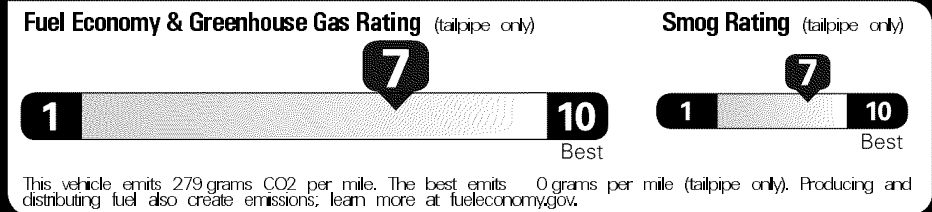

1. **EXTERIOR**
- 18-in Black Machined-Finish Alloy Wheels
  - Bi-LED Combination Headlights w/Auto On/Off Feature
  - LED DRLs w/On/Off Feature
  - Black Front Grille w/Sport Mesh Insert
  - Single Exhaust w/Dual Chrome Tips

1. **INTERIOR**
2. Audio - 7-in Touchscreen, 6 Speakers, HandsFree Bluetooth Phone/Music, USB Media Port, 2 USB Charge-Ports, SiriusXM w/3-Month All Access Trial, Android Auto & Apple CarPlay Compatible
   - 4.2-in TFT Multi-Information Display
   - Sport Fabric SofTex-Trimmed Seats
   - Power Driver Seat w/Lumbar Support
   - Auto Climate Control
   - Remote Keyless Entry System

- For Full Product Details Please Visit Toyota.com/camry

MANUFACTURER'S SUGGESTED RETAIL PRICE $26,560.00

1. **OPTIONAL EQUIPMENT**
2. FE 50 State Emissions
   - H6 RENT A CAR PROGRAM
   - H8 Fleet Credit
   - XX Drop Ship Indicator

Original - Copy

Created on 2021-06-30 06:41:47 (UTC)

EPA DOT Fuel Economy and Environment

Gasoline Vehicle

Fuel Economy

32 MPG
combined city/hwy

28 city 39 highway

3.1 gallons per 100 miles

Midsized Cars range from 14 to 142 MPG. The best vehicle rates 141 MPGe.

You save $1,250
in fuel costs over 5 years compared to the average new vehicle.

Annual fuel cost $1,250

Actual results will vary for many reasons, including driving conditions and how you drive and maintain your vehicle. The average new vehicle gets 27 MPG and costs $7,500 to fuel over 5 years. Cost estimates are based on 15,000 miles per year at $2.70 per gallon. MPGe is miles per gasoline gallon equivalent. Vehicle emissions are a significant cause of climate change and smog.

fuel economy.gov
Calculate personalized estimates and compare vehicles

DELIVERY, PROCESSING AND HANDLING FEE 995.00

TOTAL $27,555.00

The New Vehicle Limited Warranty provides 3-year/36,000 mile basic coverage, 5-year/60,000 mile powertrain coverage, plus 5-year/unlimited mile corrosion perforation coverage. See Warranty and Maintenance Guide for details. An extended service contract may be available for the vehicle. Ask dealer for details. Manufacturer's suggested retail price includes manufacturer's recommended pre-delivery service. Gasoline, license and title fees, applicable federal, state and local taxes and dealer and distributor installed options and accessories are not included in the manufacturer's suggested retail price. ToyotaCare, which covers normal factory scheduled maintenance for two years or 25,000 miles, whichever occurs first, is included as part of the sales price of the vehicle for qualifying buyers. See participating dealer for eligibility and coverage details.

Dealer Name / Address: 09163 HEADQUARTER TOYOTA 5895 N.W. 167TH STREET HIALEAH FL33015

Delivered by Truck to: 54842 ENTERPRISE RAC-CONCORD CA ATTN: ALICIA TRUTINO 1235 CONCORD AVE CONCORD CA94520