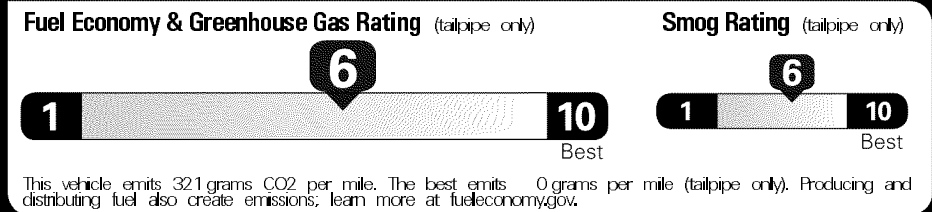

1. **EXTERIOR**
2. 17" Alloy Wheels with Graphite Finish
   - Projector-Beam Headlamps with Black Sport Trim Bezels & Auto On/Off
   - Daytime Running Lights w/ On/Off Switch
   - Color-Keyed Rear Spoiler
   - Chrome-Tipped Exhaust
   - Heated Power Outside Mirrors

1. **INTERIOR**
2. Entune Audio: 6.1" Touch Screen, 6 Speakers, Bluetooth, USB, AUX, CD
   - Sport Fabric SofTex-Trimmed Seats w/ 8-Way Power Driver Seat w/Lumbar Support
   - Leather-Trimmed Steering Wheel with Audio and Bluetooth Controls
   - Backup Camera
   - TFT Multi-Information Display
   - Tire Pressure Monitor System
   - 60/40 Split Fold-Down Rear Seats
   - Remote Keyless Entry System
   - (2) 12V Power Outlets

Full Tank of Gas

MANUFACTURER'S SUGGESTED RETAIL PRICE **$23,840.00**

1. **OPTIONAL EQUIPMENT**
2. CA California Emissions
   - Z6 Preferred Accessory Package 342.00
   - Carpet Floor Mats/Trunk Mat, Rear Bumper Applique, Hide Away Cargo Net

Original - Copy

Created on 2017-02-15 23:19:32 (UTC)

EPA DOT Fuel Economy and Environment

Gasoline Vehicle

Fuel Economy

27 MPG Midsized Cars range from 13 to 136 MPG. The best vehicle rates 119 MPGe.

24 **33**
combined city/hwy city highway

3.7 gallons per 100 miles

You save $ 250
in fuel costs over 5 years compared to the average new vehicle.

Annual fuel Cost
$ 1,350

Actual results will vary for many reasons, including driving conditions and how you drive and maintain your vehicle. The average new vehicle gets 26 MPG and costs $7,000 to fuel over 5 years. Cost estimates are based on 15,000 miles per year at $2.45 per gallon. MPGe is miles per gasoline gallon equivalent. Vehicle emissions are a significant cause of climate change and smog.

fuelconomy.gov
Calculate personalized estimates and compare vehicles

DELIVERY, PROCESSING AND HANDLING FEE 835.00

TOTAL $25,017.00

The New Vehicle Limited Warranty provides 3-year/36,000 mile basic coverage, 5-year/60,000 mile powertrain coverage, plus 5-year/unlimited mile corrosion perforation coverage. See Warranty and Maintenance Guide for details. An extended service contract may be available for the vehicle. Ask dealer for details. Manufacturer's suggested retail price includes manufacturer's recommended pre-delivery service. Gasoline, license and title fees, applicable federal, state and local taxes and dealer and distributor installed options and accessories are not included in the manufacturer's suggested retail price.

ToyotaCare, which covers normal factory scheduled maintenance for two years or 25,000 miles, whichever occurs first, is included as part of the sales price of the vehicle for qualifying buyers. See participating dealer for eligibility and coverage details.

Delivered by Truck to: 04726
WEST COAST TOY/LONG BEACH
3399 WILLOW STREET
LONG BEACH CA90806