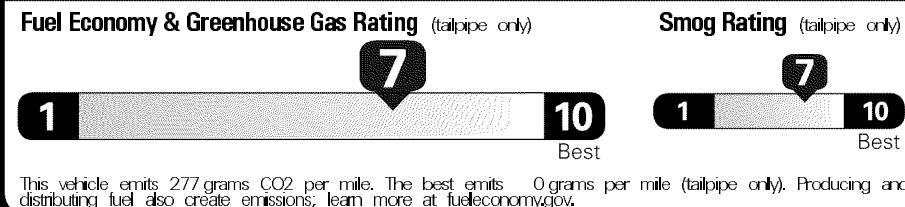

1. **EXTERIOR**
2. 17" Alloy Wheels with P215/55R17 Tires
   - Bi-LED Combination Headlights w/ Auto On/Off Feature
   - Daytime Running Lights w/ On/Off Switch
   - Color-Keyed Power Outside Mirrors

1. **INTERIOR**
2. Entune 3.0 Audio w/ Connected Nav Scout GPS Link App and App Suite: 7" Touch Screen, 6 Spkrs, Bluetooth, USB, AUX
   - 8-Way Power Driver Seat w/Lumbar Support
   - Steering Wheel w/ Audio and Bluetooth Hands-Free Phone & Voice Command Cntrls
   - Backup Camera w/Projected Path
   - 4.2" TFT Multi-Information Display
   - Remote Keyless Entry System

Full Tank of Gas

MANUFACTURER'S SUGGESTED RETAIL PRICE $24,150.00

1. **OPTIONAL EQUIPMENT**
2. FE 50 State Emissions
   - 2T. All Weather Floor Liners/Cargo Tray 254.00
   - DK. PREFERRED OWNER'S PORTFOLIO

Original - Copy

Created on 2018-08-03 05:39:09 (UTC)

EPA DOT Fuel Economy and Environment

Gasoline Vehicle

Fuel Economy

32 MPG Midsized Cars range from 14 to 136 MPG. The best vehicle rates 136 MPGe.

28 **39**
combined city/hwy city highway

3.1 gallons per 100 miles

You save $1,250
in fuel costs over 5 years compared to the average new vehicle.

Annual fuel Cost
$1,100

Actual results will vary for many reasons, including driving conditions and how you drive and maintain your vehicle. The average new vehicle gets 27 MPG and costs $6,750 to fuel over 5 years. Cost estimates are based on 15,000 miles per year at $2.40 per gallon. MPGe is miles per gasoline gallon equivalent. Vehicle emissions are a significant cause of climate change and smog.

fuelconomy.gov
Calculate personalized estimates and compare vehicles

DELIVERY, PROCESSING AND HANDLING FEE 920.00

TOTAL $25,324.00

The New Vehicle Limited Warranty provides 3-year/36,000 mile basic coverage, 5-year/60,000 mile powertrain coverage, plus 5-year/unlimited mile corrosion perforation coverage. See Warranty and Maintenance Guide for details. An extended service contract may be available for the vehicle. Ask dealer for details. Manufacturer's suggested retail price includes manufacturer's recommended pre-delivery service. Gasoline, license and title fees, applicable federal, state and local taxes and dealer and distributor installed options and accessories are not included in the manufacturer's suggested retail price.

ToyotaCare, which covers normal factory scheduled maintenance for two years or 25,000 miles, whichever occurs first, is included as part of the sales price of the vehicle for qualifying buyers. See participating dealer for eligibility and coverage details.

Delivered by Truck to: 04088
SAN FRANCISCO TOYOTA
3800 GEARY BLVD
SAN FRANCISCO CA94118