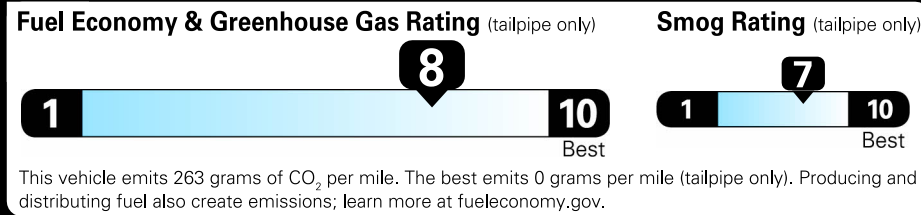

2019 Jetta 1.4T S

Silk Blue Metallic Exterior
Storm Gray Cloth Interior

Volkswagen

Fuel Economy
34 MPG
combined city/hwy
30 city
40 highway
2.9 gallons per 100 miles

Compact Cars range from 14 to 119 MPG.
The best vehicle rates 136 MPGe.

You save
\$1,500
in fuel costs
over 5 years
compared to the
average new vehicle.

Annual fuel COST
\$1,100

Actual results will vary for many reasons, including driving conditions and how you drive and maintain your vehicle. The average new vehicle gets 27 MPG and costs \$7,000 to fuel over 5 years. Cost estimates are based on 15,000 miles per year at \$2.55 per gallon. MPGe is miles per gasoline gallon equivalent. Vehicle emissions are a significant cause of climate change and smog.