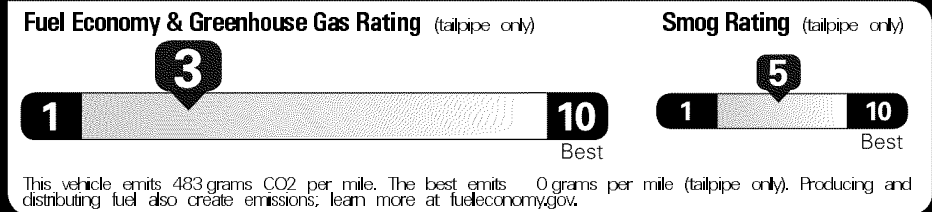

MANUFACTURER'S SUGGESTED RETAIL PRICE **$34,835.00**

OPTIONAL EQUIPMENT

FE	50 State Emissions	
OF	TRD PREMIUM OFF ROAD PACKAGE (Double Cab M/T): Includes Dual Zone Automatic Climate Control, Leather-Trimmed Seats with Heated Leather Front Seats, Entune Audio with Integrated Navigation and App Suite, Auto-Headlights, and Moonroof	2,060.00
TP	Technology Package: Rear Parking Assist Sonar and Blind Spot Monitor (BSM) and Rear Cross-Traffic Alert (RCTA)	770.00
2T. DK.	All-Weather Flr Liner/Door Sill Protector Preferred Owner's Portfolio	228.00

Original - Copy

Created on 2018-09-15 05:37:26 (UTC)

EPA DOT Fuel Economy and Environment

Gasoline Vehicle

Fuel Economy

18 MPG Small Pickups range from 17 to 25 MPG. The best vehicle rates 136 MPG.

17 20
combined city/hwy city highway

5.6 gallons per 100 miles

You spend $3,500
more in fuel costs over 5 years compared to the average new vehicle.

Annual fuel cost
$2,100

Actual results will vary for many reasons, including driving conditions and how you drive and maintain your vehicle. The average new vehicle gets 27 MPG and costs $7,000 to fuel over 5 years. Cost estimates are based on 15,000 miles per year at $2.55 per gallon. MPG is miles per gasoline gallon equivalent. Vehicle emissions are a significant cause of climate change and smog.

fuelconomy.gov
Calculate personalized estimates and compare vehicles

DELIVERY, PROCESSING AND HANDLING FEE 1,045.00

TOTAL $38,938.00

The New Vehicle Limited Warranty provides 3-year/36,000 mile basic coverage, 5-year/60,000 mile powertrain coverage, plus 5-year/unlimited mile corrosion perforation coverage. See Warranty and Maintenance Guide for details. An extended service contract may be available for the vehicle. Ask dealer for details. Manufacturer's suggested retail price includes manufacturer's recommended pre-delivery service. Gasoline, license and title fees, applicable federal, state and local taxes and dealer and distributor installed options and accessories are not included in the manufacturer's suggested retail price. ToyotaCare, which covers normal factory scheduled maintenance for two years or 25,000 miles, whichever occurs first, is included as part of the sales price of the vehicle for qualifying buyers. See participating dealer for eligibility and coverage details.

Delivered by Truck to: 46089
TOYOTA OF KIRKLAND
13210 NE 124TH ST
PO BOX 818 (ZIP 98083)
KIRKLAND WA98034