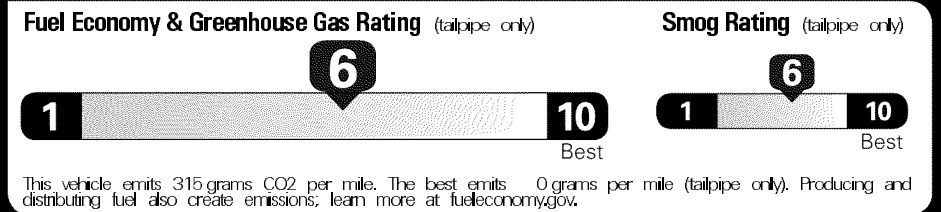

MANUFACTURER'S SUGGESTED RETAIL PRICE $35,880.00

OPTIONAL EQUIPMENT

FE	50 State Emissions	
CY	Limited Grade Weather Package - Includes Heated Leather-Trimmed Steering Wheel, Perforated Heated & Ventilated Front Bucket Seats, Rear Outboard Passenger Heated Seats, & Rain-Sensing Variable Intermittent Windshield Wipers w/ De-Icer Function	1,015.00
AT	Limited Grade Advanced Technology Package - Includes Smart Key System on All Doors & Liftgate, Hands-Free Foot-Activated Power Liftgate w/ Jam Protection, Qi-Compatible Wireless Smartphone Charging, & Bird's Eye View Camera w/ Perimeter Scan, Overhead 360 Degree View in Low Speed Drive & Reverse, & Curb View	1,025.00
2T.	All Weather Floor Liners and Cargo Liner	269.00
3T.	Roof Rack Cross Bars	315.00
BM.	Body Side Molding	209.00
D5.	Door Edge Guard	140.00
MF.	Mudguard	129.00

EPA DOT Fuel Economy and Environment

Gasoline Vehicle

Fuel Economy
28 MPG
Small SUVs range from 16 to 120 MPG. The best vehicle rates 136 MPGe.
25 33
combined city/hwy city highway
3.6 gallons per 100 miles

You save $250
in fuel costs over 5 years compared to the average new vehicle.

Annual fuel cost $1,450

Actual results will vary for many reasons, including driving conditions and how you drive and maintain your vehicle. The average new vehicle gets 27 MPG and costs $7,500 to fuel over 5 years. Cost estimates are based on 15,000 miles per year at $2.70 per gallon. MPGe is miles per gasoline gallon equivalent. Vehicle emissions are a significant cause of climate change and smog.

fueleconomy.gov
Calculate personalized estimates and compare vehicles

Smartphone QR Code

TOTAL $40,102.00

DELIVERY, PROCESSING AND HANDLING FEE 1,120.00

The New Vehicle Limited Warranty provides 3-year/36,000 mile basic coverage, 5-year/60,000 mile powertrain coverage, plus 5-year/unlimited mile corrosion perforation coverage. See Warranty and Maintenance Guide for details. An extended service contract may be available for the vehicle. Ask dealer for details. Manufacturer's suggested retail price includes manufacturer's recommended pre-delivery service. Gasoline, license and title fees, applicable federal, state and local taxes and dealer and distributor installed options and accessories are not included in the manufacturer's suggested retail price.

ToyotaCare, which covers normal factory scheduled maintenance for two years or 25,000 miles, whichever occurs first, is included as part of the sales price of the vehicle for qualifying buyers. See participating dealer for eligibility and coverage details.

Delivered by Truck to: 21117
MATICK TOYOTA
23405 HALL RD
MACOMB MI48042

Original - Copy
Created on 2020-05-02 04:44:26 (UTC)