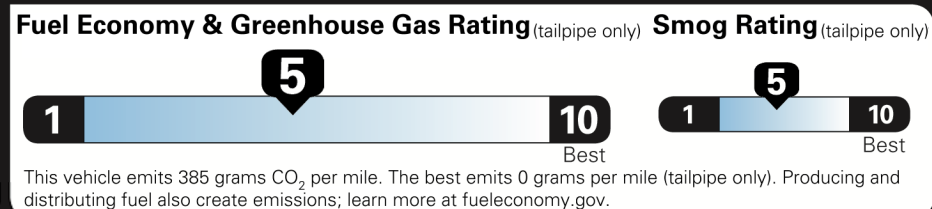

You spend $3,000 more in fuel costs over 5 years compared to the average new vehicle.

Annual fuel cost $2,100