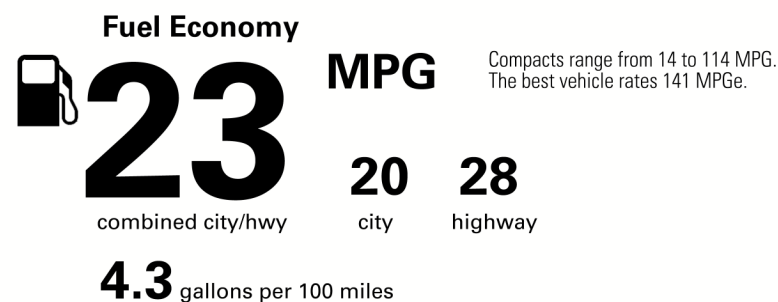

MANUFACTURER'S SUGGESTED RETAIL PRICE

- ** Intuitive Parking Assist with Auto Braking and Rear Cross-Traffic Braking **565.00**
- ** Navigation System: 10.3-in Touchscreen Multimedia Display, Lexus Enform Dynamic Navigation (3-Year Trial Included), Dynamic Voice Command (10-Year Trial Included), and Lexus Enform Destination Assist (3-Year Trial Included) **1,670.00**
- ** Power Tilt-and-Slide Moonroof **1,100.00**
- ** Trunk Mat/Cargo Net/Whl Locks/Rr Bumper **390.00**

\$42,950.00

Not Original - Copy

Created on 2021-05-14 22:56:01 (UTC)

EPA DOT Fuel Economy and Environment

Gasoline Vehicle

You spend \$3,000 more in fuel costs over 5 years compared to the average new vehicle.