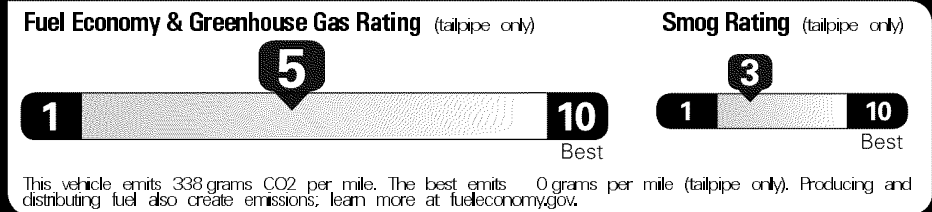

MANUFACTURER'S SUGGESTED RETAIL PRICE $25,500.00

OPTIONAL EQUIPMENT

FE	50 State Emissions	
VP	"Power Plus" Extra Value Package	2,155.00
	Height-Adjustable Power Liftgate with Jam Protection, Smart Key System, Blind Spot Monitor and Rear Cross Traffic Alert, Roof Rails, and Entune Audio Plus with Connected Navigation - Includes the Entune Multimedia Bundle (6.1 in. High Resolution Touch-Screen Display, AM/FM CD Player, MP3/WMA Playback Capability, 6 Speakers, Auxiliary Audio Jack, USB 2.0 Port with iPod Connectivity and Control, Advanced Voice Recognition, Hands-Free Phone Capability, Phone Book Access and Music Streaming Via Bluetooth wireless Technology), Scout GPS Link, Siri Eyes Free, SiriusXM Satellite Radio with 3-Month Complimentary Sirius XM All Access Trial, HD Radio, and HD Radio Traffic and Weather In Major Metro Areas. Extra Value Package MSRP Discount Shown Below.	
2T.	All Weather Floor Liners and Cargo Tray	249.00
3T.	Roof Rack Cross Bars	315.00
D5.	Door Edge Guard	125.00
EF.	Rear Bumper Applique	69.00

Full Tank of Gas

Created on 2017-09-29 05:38:12 (UTC)

EPA DOT Fuel Economy and Environment

Fuel Economy
26 MPG Small SUVs range from 18 to 34 MPG. The best vehicle rates 136 MPGe.
23 30
combined city/hwy city highway
3.8 gallons per 100 miles

You spend $250 more in fuel costs over 5 years compared to the average new vehicle.

Annual fuel cost $1,400

Actual results will vary for many reasons, including driving conditions and how you drive and maintain your vehicle. The average new vehicle gets 27 MPG and costs $6,750 to fuel over 5 years. Cost estimates are based on 15,000 miles per year at $2.40 per gallon. MPGe is miles per gasoline gallon equivalent. Vehicle emissions are a significant cause of climate change and smog.

fuelconomy.gov
Calculate personalized estimates and compare vehicles

DELIVERY, PROCESSING AND HANDLING FEE	995.00
SUB-TOTAL BEFORE DISCOUNT	$29,408.00
EXTRA VALUE PACKAGE MSRP DISCOUNT	-$940.00
TOTAL	$28,468.00

The New Vehicle Limited Warranty provides 3-year/36,000 mile basic coverage, 5-year/60,000 mile powertrain coverage, plus 5-year/unlimited mile corrosion perforation coverage. See Warranty and Maintenance Guide for details. An extended service contract may be available for the vehicle. Ask dealer for details. Manufacturer's suggested retail price includes manufacturer's recommended pre-delivery service. Gasoline, license and title fees, applicable federal, state and local taxes and dealer and distributor installed options and accessories are not included in the manufacturer's suggested retail price.

ToyotaCare, which covers normal factory scheduled maintenance for two years or 25,000 miles, whichever occurs first, is included as part of the sales price of the vehicle for qualifying buyers. See participating dealer for eligibility and coverage details.

Delivered by Truck to: 04554
JOHN ELWAY'S CROWN TOYOTA
1201 KETTERING DRIVE
ONTARIO CA91761