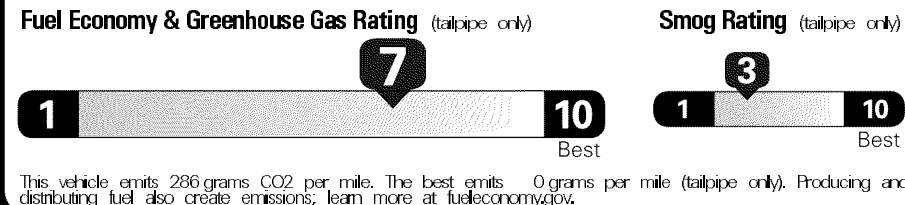

1. **EXTERIOR**
2. Multi-LED Headlights w/LED Accent Lights
   - LED Daytime Running Lights In Bumper
   - Color-Keyed Heated Power Outside Mirrors with Integrated Turn Signal Indicators
   - Rear Spoiler

1. **INTERIOR**
2. SofTex-Trimmed Fr Sport Seats w/Premium Fabric Inserts W/6-Way Adjust Dr Seat 4-Way Adjustable Passenger Seat
   - Entune Audio w/6.1-in Touch-screen incl Entune Multimedia Bundle (AUX/USB/BT/Adv Voice Recognition), Siri Eyes Free
   - 4.2-in Color TFT Multi-Info Display
   - Integrated Backup Camera w/Projected Pth
   - Leather-wrapped Steering Wheel w/ Audio & Hands-free Phone Voice Command Cntrls
   - Steering Wheel Mounted Paddle Shifters
   - Auto Climate Control w/ Pollen Filter and Push Button Controls
   - Remote Keyless Entry System
   - Power Door Locks and Windows
   - ***Full Tank of Gas***

MANUFACTURER'S SUGGESTED RETAIL PRICE **$20,495.00**

OPTIONAL EQUIPMENT

FE	50 State Emissions	
PC	Special Color	395.00
DK	Preferred Owner's Portfolio	
Z5	Protection Package	352.00

Not Original - Copy

Created on 2017-10-13 05:48:04 (UTC)

EPA DOT Fuel Economy and Environment

Gasoline Vehicle

Fuel Economy

31 MPG
combined city/hwy

28 city 35 highway

3.2 gallons per 100 miles

Midsized Cars range from 13 to 136 MPG. The best vehicle rates 136 MPGe.

You save $1,000
in fuel costs over 5 years compared to the average new vehicle.

Annual fuel Cost
$1,150

Actual results will vary for many reasons, including driving conditions and how you drive and maintain your vehicle. The average new vehicle gets 27 MPG and costs $6,750 to fuel over 5 years. Cost estimates are based on 15,000 miles per year at $2.40 per gallon. MPGe is miles per gasoline gallon equivalent. Vehicle emissions are a significant cause of climate change and smog.

fueleconomy.gov
Calculate personalized estimates and compare vehicles

DELIVERY, PROCESSING AND HANDLING FEE 895.00

TOTAL $22,137.00

The New Vehicle Limited Warranty provides 3-year/36,000 mile basic coverage, 5-year/60,000 mile powertrain coverage, plus 5-year/unlimited mile corrosion perforation coverage. See Warranty and Maintenance Guide for details. An extended service contract may be available for the vehicle. Ask dealer for details. Manufacturer's suggested retail price includes manufacturer's recommended pre-delivery service. Gasoline, license and title fees, applicable federal, state and local taxes and dealer and distributor installed options and accessories are not included in the manufacturer's suggested retail price.

ToyotaCare, which covers normal factory scheduled maintenance for two years or 25,000 miles, whichever occurs first, is included as part of the sales price of the vehicle for qualifying buyers. See participating dealer for eligibility and coverage details.

Delivered by Truck to: 04283
TOYOTA OF PASADENA
3600 E. FOOTHILL BLVD.
PASADENA CA91107