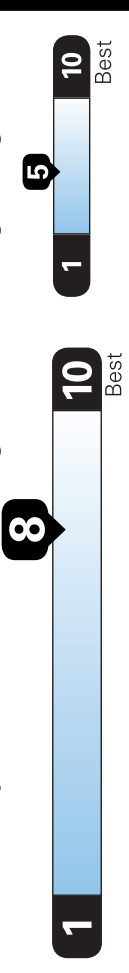

Interior Features

- Welcome light and coming home light
- Front map light
- Cargo light
- 6-way adjustable driver seat
- 4-way adjustable passenger seat
- Split rear seat folding function
- Head restraints at front and rear outboard seating positions
- Chrome climate control panel accents
- Gloss black audio panel
- Driver sunvisor vanity mirror
- Remote fuel lid release

Convenience Features

- Rearview camera
- Apple CarPlay® and Android™ Auto
- 7.0" Smartphone-link Display Audio (SDA)
- AM/FM radio
- 4 speakers
- Bluetooth® wireless technology
- Front USB port
- ECO Indicator
- Cruise control
- Steering wheel audio and phone controls
- Steering wheel voice recognition control
- Automatic climate control
- Micron air filtration
- Rear heater floor ducts
- Remote keyless entry
- Power windows
- 12V power outlet
- Floor console with cupholders
- Front door bottle holder
- Front assist grips

Total Additional Equipment: **MSRP*: $15,995.00**
$155.00

Subtotal: **$16,150.00**

Destination/Handling: **$995.00**

Total MSRP*: **$17,145.00**
*MSRP (Manufacturer's Suggested Retail Price)

EPA DOT Fuel Economy and Environment

Fuel Economy

39 MPG
combined city/hwy

36 city

43 highway

Compact Cars range from 14 to 114 MPG.
The best vehicle rates 142 MPGe.

You save $2,000
in fuel costs over 5 years compared to the average new vehicle.

2.6 gallons per 100 miles

Annual fuel cost

$900

Fuel Economy & Greenhouse Gas Rating (tailpipe only)

This vehicle emits 227 grams CO₂ per mile. The best emits 0 grams per mile (tailpipe only). Producing and distributing fuel also create emissions; learn more at fueleconomy.gov.

Actual results will vary for many reasons, including driving conditions and how you drive and maintain your vehicle. The average new vehicle gets 27 MPG and costs $6500 to fuel over 5 years. Cost estimates are based on 15000 miles per year at $2.35 per gallon. MPGe is miles per gasoline gallon equivalent. Vehicle emissions are a significant cause of climate change and smog.

fueleconomy.gov

Calculate personalized estimates and compare vehicles

10-year

100,000-mile
LIMITED POWERTRAIN WARRANTY

10 YEAR / **100,000** MILE POWERTRAIN WARRANTY
ANTI-CORROSION/PERFORATION

5 YEAR / **60,000** MILE BUMPER-TO-BUMPER ROADSIDE ASSISTANCE

Parts Content Information

For vehicles in this carline:
U.S./Canadian Parts Content: **0%**
Major Sources of Foreign Parts Content: **THAILAND 89%**

For this vehicle:
Final Assembly Point: **CHONBURI, THAILAND**
Country of Origin: **THAILAND**
Engine: **THAILAND**
Transmission: **THAILAND**

Note: Parts content does not include final assembly, distribution, or other non-parts costs.

GOVERNMENT 5-STAR SAFETY RATINGS

Overall Vehicle Score ★ ★ ★ ★ ★
Based on the combined ratings of frontal, side and rollover. Should ONLY be compared to other vehicles of similar size and weight.

Frontal Crash ★ ★ ★ ★ ★
Driver ★ ★ ★ ★ ★
Passenger ★ ★ ★ ★ ★

Based on the risk of injury in a frontal impact. Should ONLY be compared to other vehicles of similar size and weight.

Side Crash ★ ★ ★ ★ ★
Front seat ★ ★ ★ ★ ★
Rear seat ★ ★ ★ ★ ★

Based on the risk of injury in a side impact.

Rollover ★ ★ ★ ★ ★
Based on the risk of rollover in a single-vehicle crash.

Star ratings range from 1 to 5 stars (★ ★ ★ ★ ★) with 5 being the highest.
Source: National Highway Traffic Safety Administration (NHTSA).
www.safercar.gov or 1-888-327-4236

Cumulative Accessory Weight is 4.9 lbs

Gasoline, license and title fees, applicable federal, state and local taxes and dealer and distributor installed options and accessories are not included in the manufacturer's suggested retail price. This label has been applied to this vehicle pursuant to federal law and cannot be moved or altered prior to delivery to the ultimate purchaser.

Method of Transport: TRUCK
Plant/Port of Entry: BALTIMORE, MD
VIN : ML32AUHJ9NH002805
Route Code : TBR

Cumulative Accessory Weight is 4.9 lbs