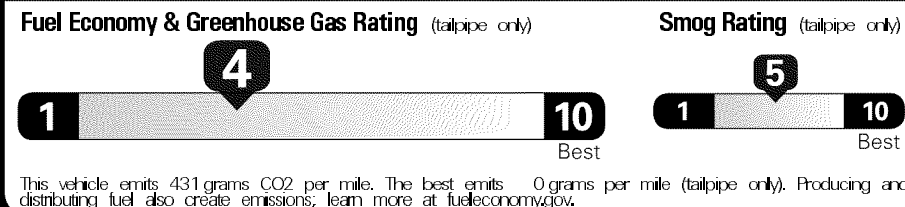

1. **EXTERIOR**
2. Color Keyed Hood Scoop
   - Prjctr Beam HdLghts w/Blk Bzls & LED DRL
   - Pwr Side Mirrors w/Turn Sgnl Indicators
   - 6' Composite Bed w/120V Pwr Outlet
   - Deck Rail System w/4 Adj Tie-Down Cleats
   - Easy Lower, Lockable & Removable Tailgate

1. **INTERIOR**
2. Smrt Key Sys on Dr Door w/Push Btn Strt & Remote Keyless Entry Sys
   - Fabric Trim Seats w/Dr Lumbar Support
   - Lthr Trim Steering Wheel w/Audio Cntrls
   - Pwr Horizontal Rr Window w/Priv Glass
   - Pwr Wndws w/Fr Dr & Pass Auto Up/Dwn and Power Door Locks
   - Entune Prem Audio w/Integ Nav & App Ste 7" Tch Scrn, AM/FM/CD, USB Media Port, 2 USB Chg-Ports, BT Phone/Music, SiriusXM w/3-Month All Access Trial
   - Qi Wireless Charging
   - ***Full Tank of Gas***

MANUFACTURER'S SUGGESTED RETAIL PRICE $34,000.00

OPTIONAL EQUIPMENT

FE	50 State Emissions	
2T.	All-Weather Flr Liner/Door Sill Protector	248.00
E5.	Exhaust Tip	90.00
R2.	5" Oval Tube Step - Black	469.00

Original - Copy

Created on 2018-09-30 04:36:59 (UTC)

EPA DOT Fuel Economy and Environment

Gasoline Vehicle

Fuel Economy

21 MPG Small Pickups range from 17 to 25 MPG. The best vehicle rates 136 MPGe.

19 24
combined city/hwy city highway

4.8 gallons per 100 miles

You spend $2,000
more in fuel costs over 5 years compared to the average new vehicle.

Annual fuel cost $1,800

Actual results will vary for many reasons, including driving conditions and how you drive and maintain your vehicle. The average new vehicle gets 27 MPG and costs $7,000 to fuel over 5 years. Cost estimates are based on 15,000 miles per year at $2.55 per gallon. MPGe is miles per gasoline gallon equivalent. Vehicle emissions are a significant cause of climate change and smog.

fuelconomy.gov
Calculate personalized estimates and compare vehicles

DELIVERY, PROCESSING AND HANDLING FEE 1,045.00

TOTAL $35,852.00

The New Vehicle Limited Warranty provides 3-year/36,000 mile basic coverage, 5-year/60,000 mile powertrain coverage, plus 5-year/unlimited mile corrosion perforation coverage. See Warranty and Maintenance Guide for details. An extended service contract may be available for the vehicle. Ask dealer for details. Manufacturer's suggested retail price includes manufacturer's recommended pre-delivery service. Gasoline, license and title fees, applicable federal, state and local taxes and dealer and distributor installed options and accessories are not included in the manufacturer's suggested retail price.

ToyotaCare, which covers normal factory scheduled maintenance for two years or 25,000 miles, whichever occurs first, is included as part of the sales price of the vehicle for qualifying buyers. See participating dealer for eligibility and coverage details.

Delivered by Truck to: 04061
TOYOTA OF SAN BERNARDINO
765 SHOWCASE DRIVE NORTH
SAN BERNARDINO CA92408