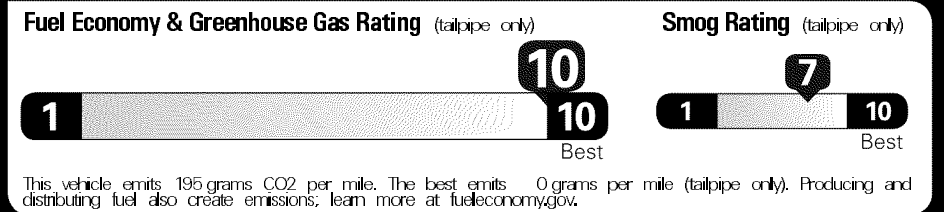

MANUFACTURER'S SUGGESTED RETAIL PRICE $30,100.00

1. **OPTIONAL EQUIPMENT**
2. FE 50 State Emissions
   - CP Convenience Package: 300.00
   - BD Homelink, Auto-Dimming Rearview Mirror, Blind Spot Monitor with Rear Cross Traffic Alert 600.00
   - SR Power Tilt/Slide Moonroof 900.00
   - UP Audio Package 890.00
   - Entune 3.0 Audio Plus w/App Suite - 8" Touchscreen, CD Player, SiriusXM Satellite Radio w/3-Month All Access Trial, Entune 3.0 Toyota Connected Services - Safety Connect w/3-Yr Trial, Service Connect w/3-Yr Trial, Remote Connect w/6-Month Trial, Wi-Fi Connect Powered By Verizon w/Up To 2GB within 6 Month Trial, Qi-Compatible Wireless Smartphone Charging
   - 2T All Weather Floor Liners/Cargo Tray 274.00
   - DK. PREFERRED OWNER'S PORTFOLIO

EPA DOT Fuel Economy and Environment

Gasoline Vehicle

Fuel Economy

46 MPG   Midsize Cars range from 12 to 136 MPG. The best vehicle rates 136 MPGe.

44 47
combined city/hwy   city   highway

2.2 gallons per 100 miles

You save $2,750
in fuel costs over 5 years compared to the average new vehicle.

Annual fuel COST

$ 850

Actual results will vary for many reasons, including driving conditions and how you drive and maintain your vehicle. The average new vehicle gets 27 MPG and costs $7,000 to fuel over 5 years. Cost estimates are based on 15,000 miles per year at $2.55 per gallon. MPGe is miles per gasoline gallon equivalent. Vehicle emissions are a significant cause of climate change and smog.

fuelconomy.gov
Calculate personalized estimates and compare vehicles

TOTAL $33,994.00

Delivered by Truck to: 04389
HANLEES TOYOTA
4202 CHILES ROAD
DAVIS CA95616

Original - Copy
Created on 2019-07-31 05:20:26 (UTC)