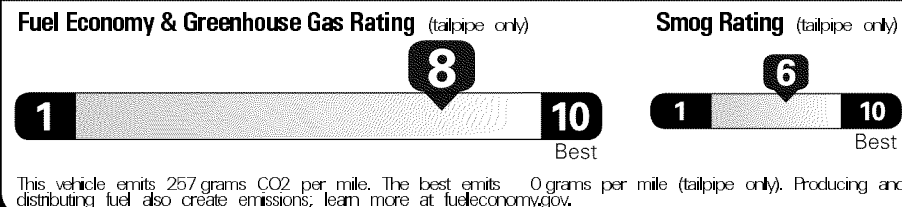

EXTERIOR

- Sport Mesh Gray Metallic Front Grille
- LED Headlights w/Accent & DRL
- LED tail & stop lights
- Color-Keyed Heated Power Outside Mirrors with Integrated Turn Signal Indicators
- Color-Keyed Rear Spoiler
- Single Exhaust w/Dual Chrome Tips
- Color-Keyed Roof-Mntd Shark-Fin Antenna

INTERIOR

- Premium Sport Seats with 6-Way Adjust Dr & 4-Way Adjust Passenger Seat
- Audio, 8" Touch Screen, 6 Speakers, HandsFree Bluetooth, USB Media Port, 1 USB Charge Port
- Siri Eyes Free, Apple CarPlay Compatible
- 4.2-in Color TFT Multi-Info Display
- Leather Steering Wheel
- Auto Climate Control w/ Push Btn Cntrls
- ***Full Tank of Gas***

MANUFACTURER'S SUGGESTED RETAIL PRICE **$22,050.00**

OPTIONAL EQUIPMENT

FE 50 State Emissions
CF. Carpet Mat Package 249.00

Not Original - Copy

Created on 2019-12-21 06:12:19 (UTC)

EPA DOT Fuel Economy and Environment

Gasoline Vehicle

Fuel Economy
34 MPG
31 city 40 highway
2.9 gallons per 100 miles
Compacts range from 14 to 119 MPG. The best vehicle rates 136 MPGe.

You save $1,500
in fuel costs over 5 years compared to the average new vehicle.

Annual fuel Cost
$ 1,200

Actual results will vary for many reasons, including driving conditions and how you drive and maintain your vehicle. The average new vehicle gets 27 MPG and costs $7,500 to fuel over 5 years. Cost estimates are based on 15,000 miles per year at $2.70 per gallon. MPGe is miles per gasoline gallon equivalent. Vehicle emissions are a significant cause of climate change and smog.

fueleconomy.gov
Calculate personalized estimates and compare vehicles

DELIVERY, PROCESSING AND HANDLING FEE 955.00

TOTAL $23,254.00

The New Vehicle Limited Warranty provides 3-year/36,000 mile basic coverage, 5-year/60,000 mile powertrain coverage, plus 5-year/unlimited mile corrosion perforation coverage. See Warranty and Maintenance Guide for details. An extended service contract may be available for the vehicle. Ask dealer for details. Manufacturer's suggested retail price includes manufacturer's recommended pre-delivery service. Gasoline, license and title fees, applicable federal, state and local taxes and dealer and distributor installed options and accessories are not included in the manufacturer's suggested retail price.

ToyotaCare, which covers normal factory scheduled maintenance for two years or 25,000 miles, whichever occurs first, is included as part of the sales price of the vehicle for qualifying buyers. See participating dealer for eligibility and coverage details.

Delivered by Truck to: 04315
MARINA DEL REY TOYOTA
4636 LINCOLN BOULEVARD
MARINA DEL REY CA90292