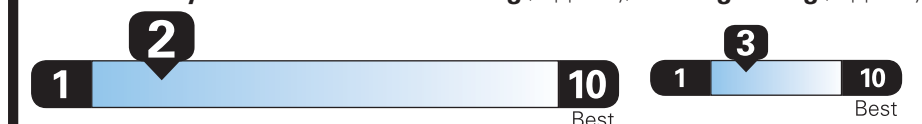

EPA DOT Fuel Economy and Environment

Gasoline Vehicle

Fuel Economy

You spend **\$4,500**

more in fuel costs over 5 years compared to the average new vehicle.

Annual fuel cost **\$2,250**

Fuel Economy & Greenhouse Gas Rating (tailpipe only) Smog Rating (tailpipe only)