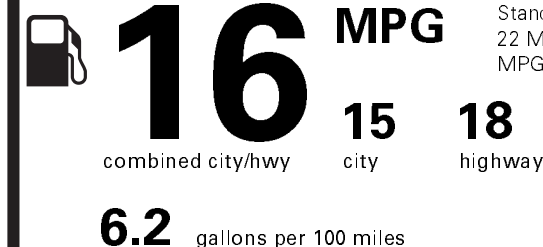

Fuel Economy

You spend **$4,500**

more in fuel costs over 5 years compared to the average new vehicle.

Annual fuel cost **$2,250**