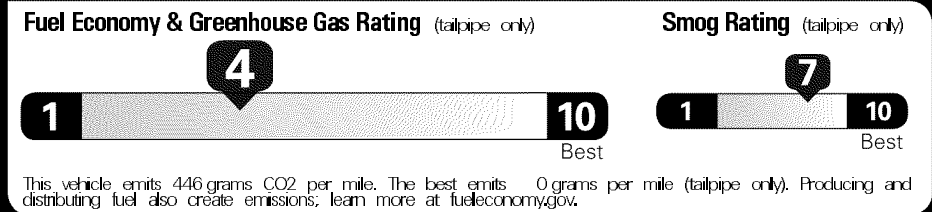

MANUFACTURER'S SUGGESTED RETAIL PRICE $30,190.00

OPTIONAL EQUIPMENT

FE	50 State Emissions	
LL	SR Convenience Package: Includes Cruise Control and Remote Keyless Entry	480.00
TO	V6 Tow Package: Class IV Towing Receiver Hitch, ATF Cooler (Not Available On Manual Transmission), Engine Oil Cooler, Power Steering Cooler, 130-Amp Alternator, 4 & 7-Pin Connector w/Converter, and Trailer-Sway Control (TSC)	650.00
DK.	Preferred Owner's Portfolio	
2T.	All-Weather Floor Liners/Door Sill	228.00

Original - Copy

Created on 2017-10-14 05:51:32 (UTC)

EPA DOT Fuel Economy and Environment

Gasoline Vehicle

Fuel Economy

20 MPG Small Pickups range from 17 to 25 MPG. The best vehicle rates 119 MPGe.

18 **23**
combined city/hwy city highway

5.0 gallons per 100 miles

You spend $ 2,250

more in fuel costs over 5 years compared to the average new vehicle.

Annual fuel cost

$ 1,850

Actual results will vary for many reasons, including driving conditions and how you drive and maintain your vehicle. The average new vehicle gets 26 MPG and costs $7,000 to fuel over 5 years. Cost estimates are based on 15,000 miles per year at $2.45 per gallon. MPGe is miles per gasoline gallon equivalent. Vehicle emissions are a significant cause of climate change and smog.

fueleconomy.gov
Calculate personalized estimates and compare vehicles

DELIVERY, PROCESSING AND HANDLING FEE 995.00

TOTAL $32,543.00

The New Vehicle Limited Warranty provides 3-year/36,000 mile basic coverage, 5-year/60,000 mile powertrain coverage, plus 5-year/unlimited mile corrosion perforation coverage. See Warranty and Maintenance Guide for details. An extended service contract may be available for the vehicle. Ask dealer for details. Manufacturer's suggested retail price includes manufacturer's recommended pre-delivery service. Gasoline, license and title fees, applicable federal, state and local taxes and dealer and distributor installed options and accessories are not included in the manufacturer's suggested retail price.

ToyotaCare, which covers normal factory scheduled maintenance for two years or 25,000 miles, whichever occurs first, is included as part of the sales price of the vehicle for qualifying buyers. See participating dealer for eligibility and coverage details.

Delivered by Truck to: 04389
HANLEES TOYOTA
4202 CHILES ROAD
DAVIS CA95616