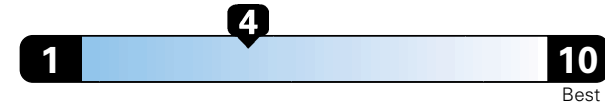

2018 MODEL YEAR

Jeep GRAND CHEROKEE LAREDO E 4X4

For more information visit: www.jeep.com
or call 1-877-IAM-JEEP

FCA US LLC

THIS VEHICLE IS MANUFACTURED TO MEET SPECIFIC UNITED STATES REQUIREMENTS. THIS VEHICLE IS NOT MANUFACTURED FOR SALE OR REGISTRATION OUTSIDE OF THE UNITED STATES.

MANUFACTURER'S SUGGESTED RETAIL PRICE OF THIS MODEL INCLUDING DEALER PREPARATION

Base Price: $33,195

JEOP GRAND CHEROKEE LAREDO 4X4
Exterior Color: Diamond Black Crystal Pearl-Coat Exterior Paint
Interior Color: Black Interior Color
Interior: Cloth Bucket Seats
Engine: 3.6-Liter V6 24-Valve VVT Engine
Transmission: 8-Speed Automatic Transmission
STANDARD EQUIPMENT (UNLESS REPLACED BY OPTIONAL EQUIPMENT)

FUNCTIONAL/SAFETY FEATURES
Advanced Multistage Front Airbags
Supplemental Side-Curtain Front and Rear Airbags
Supplemental Front Seat-Mounted Side Airbags
Driver Inflatable Knee-Bolster Airbag
LATCH Ready Child Seat Anchor System
Quadra-Trac I® 4WD System
ParkView® Rear Back Up Camera
ParkSense® Rear Park-Assist with Stop
Keyless Enter-N-Go™
Rear View Day / Night Mirror
Sentry Key® Theft Deterrent System
Cruise Control
Ready-Alert Braking
Electronic Stability Control
Anti-Lock 4-Wheel Disc Brakes
Hill Start Assist
Trailer Sway Damping
Tire Pressure Monitoring Display
Compact Spare Tire