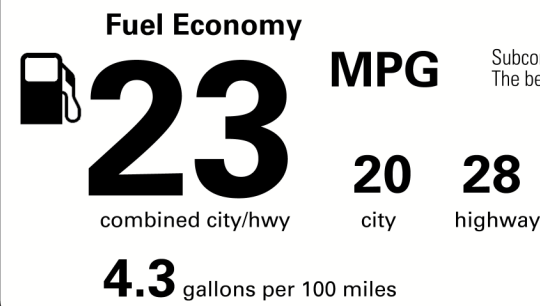

MANUFACTURER'S SUGGESTED RETAIL PRICE

- ** Navigation/Mark Levinson Audio Pkg: Navigation System w/10.3-in Color Multimedia Display, Lexus Enform Dynamic Navigation (Complimentary For The First 3 Years of Ownership) Dynamic Voice Command (Complimentary for the 1st 10-Years of Ownership), Lexus Enform Destination Assist (Complimentary For The First 3 Years of Ownership), Mark Levinson 17 Speaker 835 Watt Premium Surround Sound Audio System **\$2,725.00**
- ** F SPORT Calipers **-N/C-**
- ** Intuitive Parking Assist **500.00**
- ** Premium Paint **425.00**
- ** F SPORT BLACK LINE Special Edition: Dark Wheel Finish, Ash Wood Trimmed Steering Wheel, Triple Beam LED Headlamps, Zero Halliburton Edge Lightweight 2-Piece Luggage Set Designed For Lexus (Shipped To Address Of Your Choice) **2,145.00**
- ** Power Moonroof **1,100.00**
- ** Cargo Net/Trunk Mat/Wheel Locks & Key Glove **305.00**

\$49,520.00

Not Original Copy

EPA DOT Fuel Economy and Environment

Gasoline Vehicle

You spend \$3,000 more in fuel costs over 5 years compared to the average new vehicle.

Annual fuel cost \$2,100

Actual results will vary for many reasons, including driving conditions and how you drive and maintain your vehicle. The average new vehicle gets 27 MPG and costs \$7,500 to fuel over 5 years. Cost estimates are based on 15,000 miles per year at \$3.25 per gallon. MPGe is miles per gasoline gallon equivalent. Vehicle emissions are a significant cause of climate change and smog.