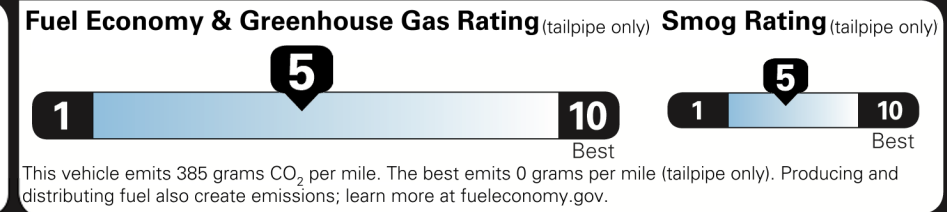

\$49,520.00

Not Original Copy

EPA DOT Fuel Economy and Environment

Gasoline Vehicle

You spend \$3,000 more in fuel costs over 5 years compared to the average new vehicle.

Annual fuel cost \$2,100

Actual results will vary for many reasons, including driving conditions and how you drive and maintain your vehicle. The average new vehicle gets 27 MPG and costs \$7,500 to fuel over 5 years. Cost estimates are based on 15,000 miles per year at \$3.25 per gallon. MPGe is miles per gasoline gallon equivalent. Vehicle emissions are a significant cause of climate change and smog.