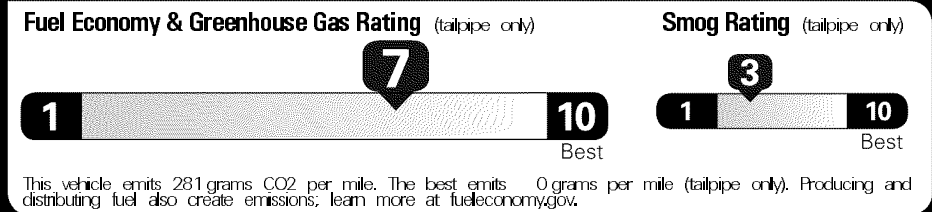

EXTERIOR

- Bi-LED Headlights
- LED Daytime Running Lights In Headlight
- Color-Keyed Heated Power Outside Mirrors

INTERIOR

- Premium Fabric-Trimmed 6-Way Adj Dr Seat
- 4-Way Adj Fr Pass Seat w/Seatback Pocket
- Entune Audio w/6.1-in Touch-screen incl Entune Multimedia Bundle (AUX/USB/BT/Adv Voice Recognition), Siri Eyes Free
- 3.5-in Monochrome TFT Multi-Info Display
- Integrated Backup Camera w/Projected Pth
- Steering Wheel w/ Audio & Bluetooth Hands-Free Phone Voice Command Controls
- Auto Climate Control w/ Pollen Filter and Push Button Controls
- Remote Keyless Entry System
- Power Door Locks and Windows
Full Tank of Gas

MANUFACTURER'S SUGGESTED RETAIL PRICE **$19,035.00**

OPTIONAL EQUIPMENT

FE 50 State Emissions
PC Special Color 395.00
2T All Weather Floor Liners/Cargo Tray 249.00

Not Original - Copy

Created on 2018-02-28 07:01:59 (UTC)

EPA DOT Fuel Economy and Environment

Gasoline Vehicle

Fuel Economy
32 MPG
Midsize Cars range from 14 to 136 MPG. The best vehicle rates 136 MPGe.
28 36
combined city/hwy city highway
3.1 gallons per 100 miles

You save $1,250
in fuel costs over 5 years compared to the average new vehicle.

Annual fuel Cost
$1,100

Actual results will vary for many reasons, including driving conditions and how you drive and maintain your vehicle. The average new vehicle gets 27 MPG and costs $6,750 to fuel over 5 years. Cost estimates are based on 15,000 miles per year at $2.40 per gallon. MPGe is miles per gasoline gallon equivalent. Vehicle emissions are a significant cause of climate change and smog.

fuelconomy.gov
Calculate personalized estimates and compare vehicles

DELIVERY, PROCESSING AND HANDLING FEE 895.00

TOTAL $20,574.00

The New Vehicle Limited Warranty provides 3-year/36,000 mile basic coverage, 5-year/60,000 mile powertrain coverage, plus 5-year/unlimited mile corrosion perforation coverage. See Warranty and Maintenance Guide for details. An extended service contract may be available for the vehicle. Ask dealer for details. Manufacturer's suggested retail price includes manufacturer's recommended pre-delivery service. Gasoline, license and title fees, applicable federal, state and local taxes and dealer and distributor installed options and accessories are not included in the manufacturer's suggested retail price.

ToyotaCare, which covers normal factory scheduled maintenance for two years or 25,000 miles, whichever occurs first, is included as part of the sales price of the vehicle for qualifying buyers. See participating dealer for eligibility and coverage details.

Delivered by Truck to: 12074
LOMBARD TOYOTA
725 WEST ROOSEVELT ROAD
LOMBARD IL60148