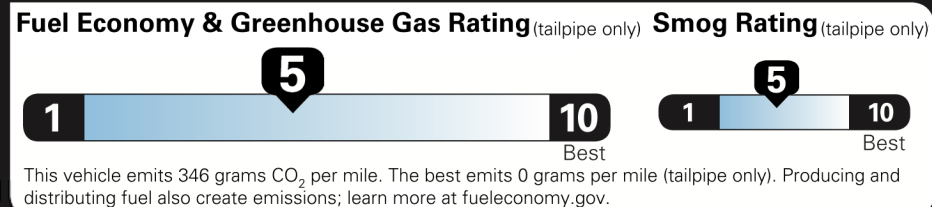

\$40,000.00

Not Original Copy

Created on 2021-08-04 23:22:54 (UTC)

EPA DOT Fuel Economy and Environment

Gasoline Vehicle

Fuel Economy
26 MPG
 combined city/hwy
3.8 gallons per 100 miles

Midsize Cars range from 14 to 142 MPG. The best vehicle rates 141 MPGe.

You spend \$250
 more in fuel costs over 5 years compared to the average new vehicle.

Annual fuel cost \$1,550

Actual results will vary for many reasons, including driving conditions and how you drive and maintain your vehicle. The average new vehicle gets 27 MPG and costs \$7,500 to fuel over 5 years. Cost estimates are based on 15,000 miles per year at \$2.70 per gallon. MPGe is miles per gasoline gallon equivalent. Vehicle emissions are a significant cause of climate change and smog.