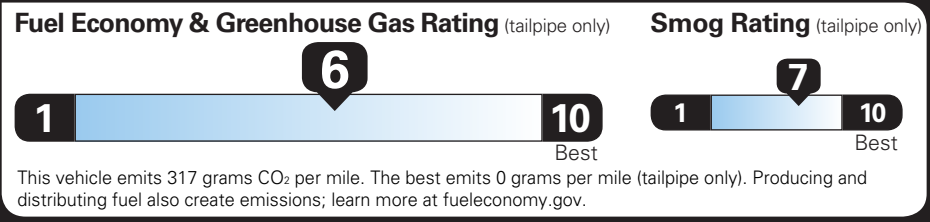

EPA DOT Fuel Economy and Environment

Gasoline Vehicle

Fuel Economy EQUINOX FWD

Small SUVs range from 14 to 123 MPG. The best vehicle rates 132 MPGe.

28 MPG combined city/hwy

26 MPG city

31 MPG highway

3.6 gallons per 100 miles

You save **$0** in fuel costs over 5 years compared to the average new vehicle.

Annual fuel cost **$1,600**