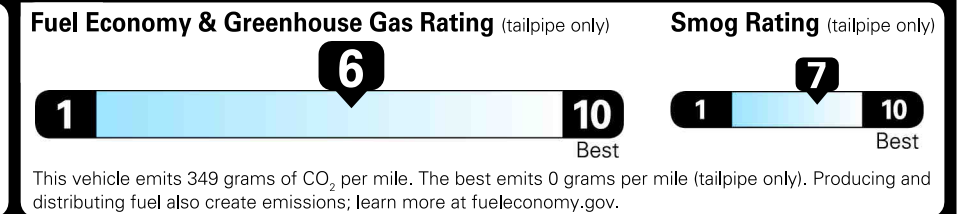

You spend $500 more in fuel costs over 5 years compared to the average new vehicle.

Annual fuel cost $2,300