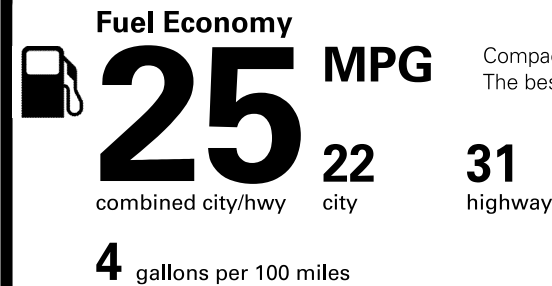

Destination Charge **\$865.00**

Total Price: \$34,920.00

Fuel, license, title fees, taxes and dealer-installed accessories are not included.

This vehicle is equipped with bumpers that can withstand an impact of 2.5 miles per hour with no damage to the vehicle's body and safety systems, although the bumper and related components may sustain damage. The bumper system on this vehicle conforms to the current Federal bumper standard of 2.5 miles per hour.

EPA DOT Fuel Economy and Environment

Gasoline Vehicle

You spend \$500 more in fuel costs over 5 years compared to the average new vehicle.

Annual fuel cost \$2,300

Actual results will vary for many reasons, including driving conditions and how you drive and maintain your vehicle. The average new vehicle gets 24 MPG and costs \$11,000 to fuel over 5 years. Cost estimates are based on 15,000 miles per year at \$3.80 per gallon. MPGe is miles per gasoline gallon equivalent. Vehicle emissions are a significant cause of climate change and smog.