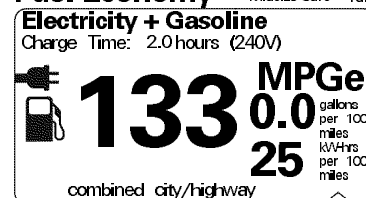

MANUFACTURER'S SUGGESTED RETAIL PRICE **\$28,800.00**

OPTIONAL EQUIPMENT
 FE 50 State Emissions

Not Original - Copy

Created on 2018-03-01 09:25:55 (UTC)

EPA DOT Fuel Economy and Environment

Fuel Economy Midsize Cars range from 14 to 136MPGe. The best vehicle rates 136MPGe.