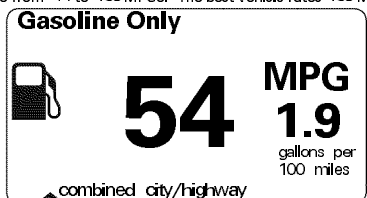

MANUFACTURER'S SUGGESTED RETAIL PRICE **\$28,800.00**

OPTIONAL EQUIPMENT
 FE 50 State Emissions

Not Original - Copy

Created on 2018-03-01 09:25:55 (UTC)

EPA DOT Fuel Economy and Environment

Fuel Economy Midsize Cars range from 14 to 136MPGe. The best vehicle rates 136MPGe.