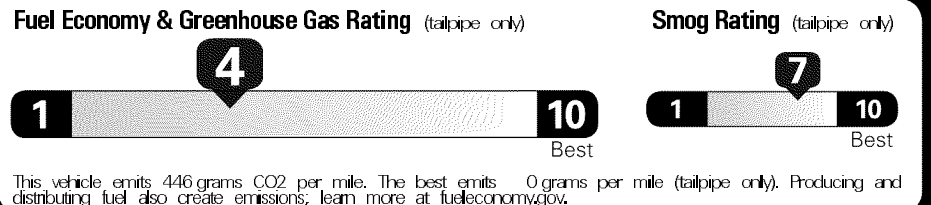

MANUFACTURER'S SUGGESTED RETAIL PRICE $35,160.00

OPTIONAL EQUIPMENT

FE	50 State Emissions	
HH	Premium & Technology Package (Double Cab): Includes Dual Zone Climate Control Heated Front Seats, Parking Sonar (Replaces Chrome Rear Bumper w/Color Keyed on TRD Off-Road Grade) Blind Spot Monitor (Requires Color Keyed Rear Bumper) with Rear Cross Traffic Alert, Auto-headlamps, and Moonroof	2,330.00
TO	V6 Tow Package: Class IV Towing Receiver Hitch, ATF Cooler (Not Available On Manual Transmission), Engine Oil Cooler, Power Steering Cooler, 130-Amp Alternator, 4 & 7-Pin Connector w/Converter, and Trailer-Sway Control (TSC)	650.00
2T	All-Weather Floor Liners/Door Sill	228.00
CJ	Bed Mat	120.00
DK	Preferred Owner's Portfolio	
MF	Mudguards	129.00
WL	Wheel Locks (Alloy)	80.00

Original - Copy

Created on 2017-08-25 05:52:02 (UTC)

EPA DOT Fuel Economy and Environment

Gasoline Vehicle

Fuel Economy

20 MPG Small Pickups range from 17 to 25 MPG. The best vehicle rates 119 MPGe.

18 23
combined city/hwy city highway

5.0 gallons per 100 miles

You spend $2,250

more in fuel costs over 5 years compared to the average new vehicle.

Annual fuel cost $1,850

Actual results will vary for many reasons, including driving conditions and how you drive and maintain your vehicle. The average new vehicle gets 26 MPG and costs $7,000 to fuel over 5 years. Cost estimates are based on 15,000 miles per year at $2.45 per gallon. MPGe is miles per gasoline gallon equivalent. Vehicle emissions are a significant cause of climate change and smog.

fuelconomy.gov
Calculate personalized estimates and compare vehicles

DELIVERY, PROCESSING AND HANDLING FEE 995.00

TOTAL $39,692.00

The New Vehicle Limited Warranty provides 3-year/36,000 mile basic coverage, 5-year/60,000 mile powertrain coverage, plus 5-year/unlimited mile corrosion perforation coverage. See Warranty and Maintenance Guide for details. An extended service contract may be available for the vehicle. Ask dealer for details. Manufacturer's suggested retail price includes manufacturer's recommended pre-delivery service. Gasoline, license and title fees, applicable federal, state and local taxes and dealer and distributor installed options and accessories are not included in the manufacturer's suggested retail price.

ToyotaCare, which covers normal factory scheduled maintenance for two years or 25,000 miles, whichever occurs first, is included as part of the sales price of the vehicle for qualifying buyers. See participating dealer for eligibility and coverage details.

Delivered by Truck to: 29095
TOYOTA WORLD OF LAKEWOOD
1118 ROUTE 88
LAKEWOOD NJ08701