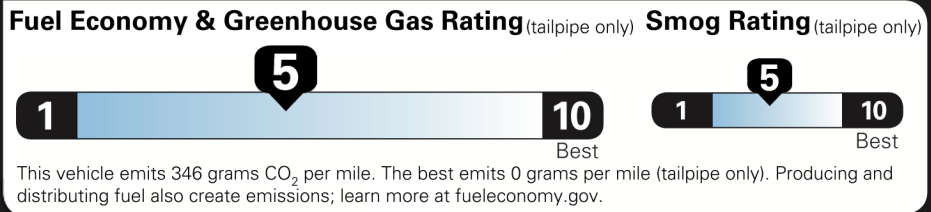

\$40,000.00

Not Origin Copy

Created on 2021-05-05 13:53:13 (UTC)

EPA DOT Fuel Economy and Environment

Gasoline Vehicle

You spend \$250 more in fuel costs over 5 years compared to the average new vehicle.

Annual fuel cost \$1,550