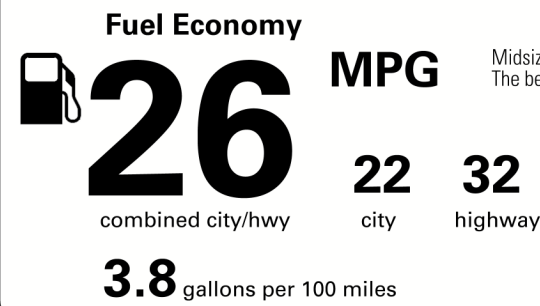

\$40,000.00

Not Origin Copy

Created on 2021-05-05 13:53:13 (UTC)

EPA DOT Fuel Economy and Environment

Gasoline Vehicle

You spend \$250 more in fuel costs over 5 years compared to the average new vehicle.

Annual fuel cost \$1,550

Actual results will vary for many reasons, including driving conditions and how you drive and maintain your vehicle. The average new vehicle gets 27 MPG and costs \$7,500 to fuel over 5 years. Cost estimates are based on 15,000 miles per year at \$2.70 per gallon. MPGe is miles per gasoline gallon equivalent. Vehicle emissions are a significant cause of climate change and smog.