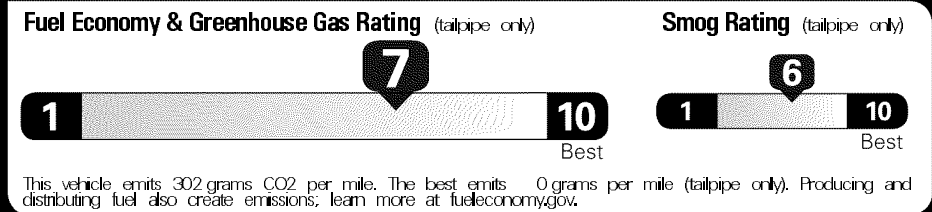

MANUFACTURER'S SUGGESTED RETAIL PRICE **$33,500.00**

OPTIONAL EQUIPMENT

1. FE 50 State Emissions
2. EN Entune 3.0 Premium Audio,Dynamic Nav & JBL Navigation, and JBL(R) With Clari-Fi(TM) - Includes 11 Speakers (In 9 Locations) Including Subwoofer, 8.0 In. Touchscreen AM/FM/HD Radio(TM), Aux Port, USB Media Port, 4 USB Charging Ports, Dynamic Navigation with Up To A 3-Year Trial, Dynamic POI Search, Dynamic Voice Recognition, Hands-Free Phone Capability and Music Streaming Via Bluetooth(R) Wireless Technology, Siri(R) Eyes Free, Apple Carplay(R) Compatible, SiriusXM(R) with 3-Month All Access Trial. Toyota Connected Services - Safety Connect With 3-Year Trial, Service Connect with 3-Year Trial, Remote Connect with 6-Month Trial, Wi-Fi Connect Powered by Verizon with Up To 2GB within 6 Month Trial, Destination Assist with 6-Month Trial. See Toyota.Com For Details. 580.00
3. CF. Carpet Floor Mats/Cargo Mat 269.00
4. D5. Door Edge Guard 140.00

Not Original - Copy

Created on 2019-05-17 05:52:49 (UTC)

EPA DOT Fuel Economy and Environment

Gasoline Vehicle

Fuel Economy

30 MPG Small SUVs range from 18 to 120 MPG. The best vehicle rates 136 MPGe.

26 city **35** highway

3.3 gallons per 100 miles

You save $500

in fuel costs over 5 years

compared to the average new vehicle.

Annual fuel Cost

$ 1,300

Actual results will vary for many reasons, including driving conditions and how you drive and maintain your vehicle. The average new vehicle gets 27 MPG and costs $7,000 to fuel over 5 years. Cost estimates are based on 15,000 miles per year at $2.55 per gallon. MPGe is miles per gasoline gallon equivalent. Vehicle emissions are a significant cause of climate change and smog.

fuelconomy.gov
Calculate personalized estimates and compare vehicles

DELIVERY, PROCESSING AND HANDLING FEE 1,095.00

TOTAL $35,584.00

The New Vehicle Limited Warranty provides 3-year/36,000 mile basic coverage, 5-year/60,000 mile powertrain coverage, plus 5-year/unlimited mile corrosion perforation coverage. See Warranty and Maintenance Guide for details. An extended service contract may be available for the vehicle. Ask dealer for details. Manufacturer's suggested retail price includes manufacturer's recommended pre-delivery service. Gasoline, license and title fees, applicable federal, state and local taxes and dealer and distributor installed options and accessories are not included in the manufacturer's suggested retail price.

ToyotaCare, which covers normal factory scheduled maintenance for two years or 25,000 miles, whichever occurs first, is included as part of the sales price of the vehicle for qualifying buyers. See participating dealer for eligibility and coverage details.

Delivered by Truck to: 04636
AN TOYOTA CERRITOS
18700 STUDEBAKER ROAD
CERRITOS CA90703