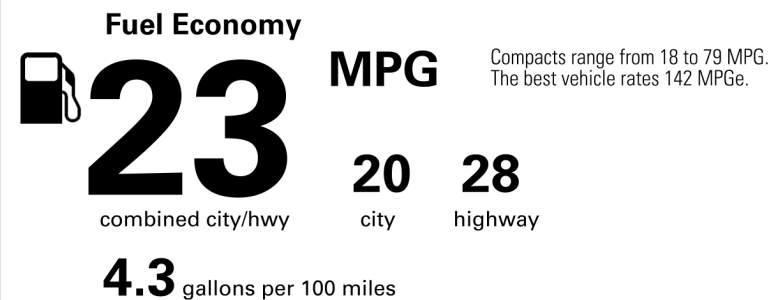

INSTALLED OPTIONS

MANUFACTURER'S SUGGESTED RETAIL PRICE

\$43,200.00

- ** Intuitive Parking Assist with Auto Braking and Rear Cross-Traffic Braking **565.00**
- ** Memory Package: **575.00**
Power tilt & telescopic steering column and Lexus Memory System for driver's seat, outside mirrors and steering wheel
- ** Navigation System: **1,670.00**
10.3-in Touchscreen Multimedia Display, Lexus Enform Dynamic Navigation, Dynamic Voice Command, and Lexus Enform Destination Assist
- ** Premium Paint **500.00**
- ** Power Tilt-and-Slide Moonroof **1,100.00**
- ** Illuminated Door Sills **425.00**
- ** Trunk Mat/Cargo Net/Wheel Locks **315.00**

Not Original - Copy

Created on 2022-04-21 22:25:07 (UTC)

EPA DOT Fuel Economy and Environment

Gasoline Vehicle

You spend \$3,000 more in fuel costs over 5 years compared to the average new vehicle.

Annual fuel cost \$1,900

Actual results will vary for many reasons, including driving conditions and how you drive and maintain your vehicle. The average new vehicle gets 27 MPG and costs \$6,500 to fuel over 5 years. Cost estimates are based on 15,000 miles per year at \$2.95 per gallon. MPGe is miles per gasoline gallon equivalent. Vehicle emissions are a significant cause of climate change and smog.