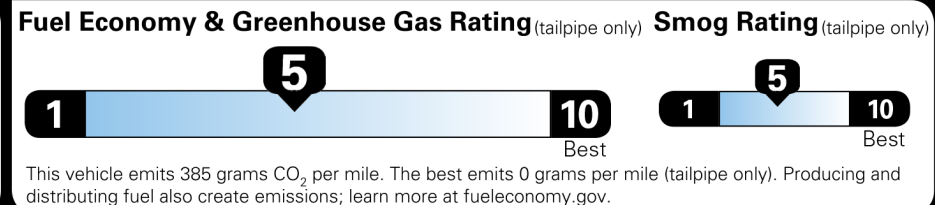

Not Original - Copy

Created on 2022-04-21 22:25:07 (UTC)

EPA DOT Fuel Economy and Environment

Gasoline Vehicle

You spend \$3,000 more in fuel costs over 5 years compared to the average new vehicle.

Annual fuel cost \$1,900